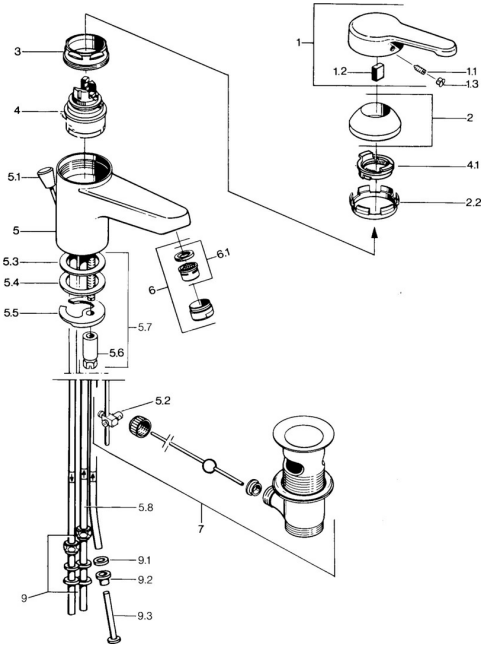

EAN: 4015474579491
static.hansa.com/0313110192

Spare parts

SP03131101

	Name	Code
1	Lever, L=99 mm, (-2011) Chrome	59913768
1.1	Screw, M5x8, SW2.5	59904755
1.2	Bushing	59904778
1.3	Plug, hot/cold	59906705
2	Covering cap Chrome	59906563
2.2	Fixing sleeve	59906695
3	Eye screw, M50x1, SW45	59904775
4	Cartridge, 4.8 eco	59904601
4.1	Hot water limiter	59904759
5.2	Swivel joint	59904624
5.3	O-ring, 42x3.5	59904764
5.4	Gasket, 48x33.5x2	59902283
5.5	Fixing plate	59904765
5.6	Screw, M8x1, SW13	59904766
5.7	Fixing set	59910749
6	Aerator, M24x1 A, low pressure Chrome	59902692
6	Aerator, M24x1 White	59905527
6.1	Aerator, M22/24, ND	59901553
7	Pop-up waste Chrome	59904620
7	Pop-up waste Edelmessing Discontinued	59906734
9	Fitting nut	59904969
9.1	Sealing kit, 14.9x8.5x1	59902352
9.2	Sealing kit, 10x8	59902272
9.3	Hose	59902151
N.I.	Washer with chain holder	59902219
N.I.	Plug	59906910