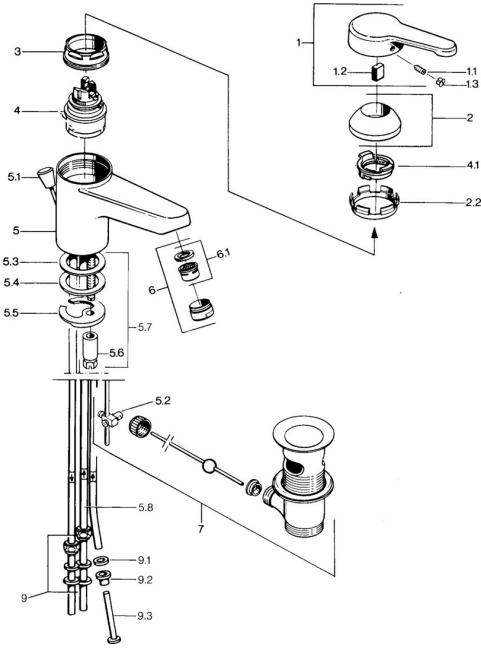

EAN: 4015474579514
static.hansa.com/0313110182

Spare parts

SP03131101

	Name	Code
1	Lever, L=99 mm, (-2011) Chrome	59913768
1.1	Screw, M5x8, SW2.5	59904755
1.2	Bushing	59904778
1.3	Plug, hot/cold	59906705
2	Covering cap Chrome	59906563
2.2	Fixing sleeve	59906695
3	Eye screw, M50x1, SW45	59904775
4	Cartridge, 4.8 eco	59904601
4.1	Hot water limiter	59904759
5.2	Swivel joint	59904624
5.3	O-ring, 42x3.5	59904764
5.4	Gasket, 48x33.5x2	59902283
5.5	Fixing plate	59904765
5.6	Screw, M8x1, SW13	59904766
5.7	Fixing set	59910749
6	Aerator, M24x1 A, low pressure Chrome	59902692
6	Aerator, M24x1 White	59905527
6.1	Aerator, M22/24, ND	59901553
7	Pop-up waste Chrome	59904620
7	Pop-up waste Edelmessing Discontinued	59906734
9	Fitting nut	59904969
9.1	Sealing kit, 14.9x8.5x1	59902352
9.2	Sealing kit, 10x8	59902272
9.3	Hose	59902151
N.I.	Washer with chain holder	59902219
N.I.	Plug	59906910