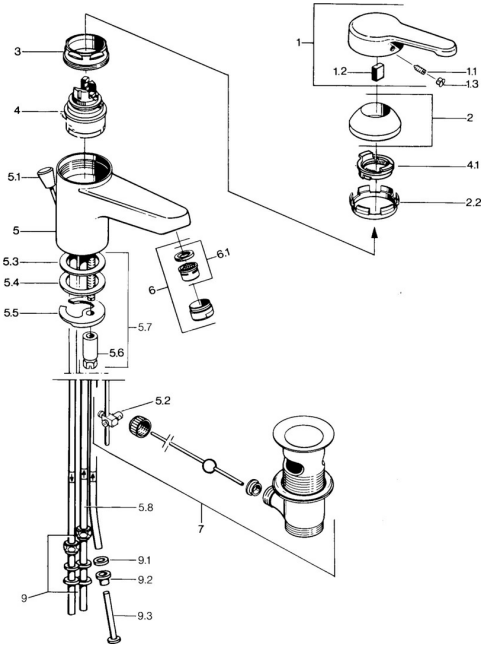

EAN: 4015474603080
static.hansa.com/0313110181

Spare parts

SP03131101

	Name	Code
1	Lever, L=99 mm, (-2011) Chrome	59913768
1.1	Screw, M5x8, SW2.5	59904755
1.2	Bushing	59904778
1.3	Plug, hot/cold	59906705
2	Covering cap Chrome	59906563
2.2	Fixing sleeve	59906695
3	Eye screw, M50x1, SW45	59904775
4	Cartridge, 4.8 eco	59904601
4.1	Hot water limiter	59904759
5.2	Swivel joint	59904624
5.3	O-ring, 42x3.5	59904764
5.4	Gasket, 48x33.5x2	59902283
5.5	Fixing plate	59904765
5.6	Screw, M8x1, SW13	59904766
5.7	Fixing set	59910749
6	Aerator, M24x1 A, low pressure Chrome	59902692
6	Aerator, M24x1 White	59905527
6.1	Aerator, M22/24, ND	59901553
7	Pop-up waste Chrome	59904620
7	Pop-up waste Edelmessing Discontinued	59906734
9	Fitting nut	59904969
9.1	Sealing kit, 14.9x8.5x1	59902352
9.2	Sealing kit, 10x8	59902272
9.3	Hose	59902151
N.I.	Washer with chain holder	59902219
N.I.	Plug	59906910