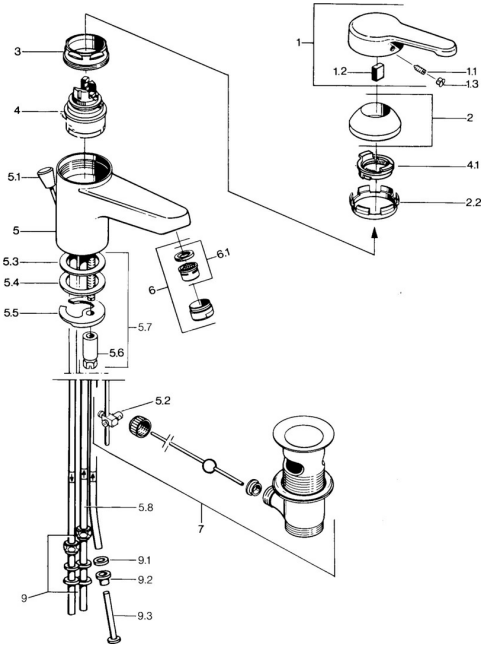

EAN: 4015474595347
static.hansa.com/0313110172

Spare parts

SP03131101

	Name	Code
1	Lever, L=99 mm, (-2011) Chrome	59913768
1.1	Screw, M5x8, SW2.5	59904755
1.2	Bushing	59904778
1.3	Plug, hot/cold	59906705
2	Covering cap Chrome	59906563
2.2	Fixing sleeve	59906695
3	Eye screw, M50x1, SW45	59904775
4	Cartridge, 4.8 eco	59904601
4.1	Hot water limiter	59904759
5.2	Swivel joint	59904624
5.3	O-ring, 42x3.5	59904764
5.4	Gasket, 48x33.5x2	59902283
5.5	Fixing plate	59904765
5.6	Screw, M8x1, SW13	59904766
5.7	Fixing set	59910749
6	Aerator, M24x1 A, low pressure Chrome	59902692
6	Aerator, M24x1 White	59905527
6.1	Aerator, M22/24, ND	59901553
7	Pop-up waste Chrome	59904620
7	Pop-up waste Edelmessing Discontinued	59906734
9	Fitting nut	59904969
9.1	Sealing kit, 14.9x8.5x1	59902352
9.2	Sealing kit, 10x8	59902272
9.3	Hose	59902151
N.I.	Washer with chain holder	59902219
N.I.	Plug	59906910