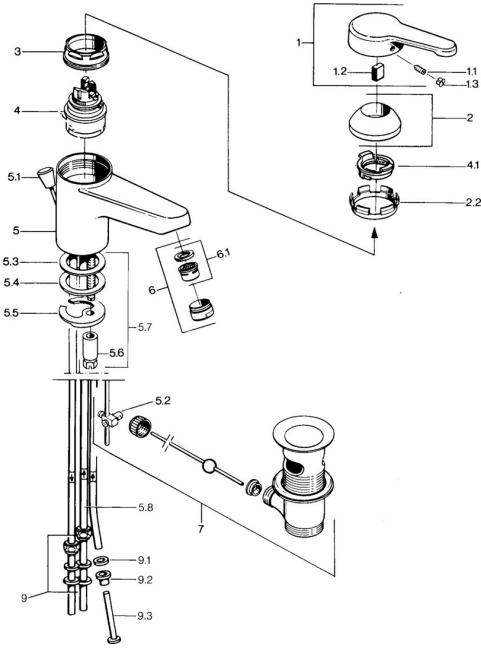

EAN: 4015474609167
static.hansa.com/0313110142

Spare parts

SP03131101

	Name	Code
1	Lever, L=99 mm, (-2011) Chrome	59913768
1.1	Screw, M5x8, SW2.5	59904755
1.2	Bushing	59904778
1.3	Plug, hot/cold	59906705
2	Covering cap Chrome	59906563
2.2	Fixing sleeve	59906695
3	Eye screw, M50x1, SW45	59904775
4	Cartridge, 4.8 eco	59904601
4.1	Hot water limiter	59904759
5.2	Swivel joint	59904624
5.3	O-ring, 42x3.5	59904764
5.4	Gasket, 48x33.5x2	59902283
5.5	Fixing plate	59904765
5.6	Screw, M8x1, SW13	59904766
5.7	Fixing set	59910749
6	Aerator, M24x1 A, low pressure Chrome	59902692
6	Aerator, M24x1 White	59905527
6.1	Aerator, M22/24, ND	59901553
7	Pop-up waste Chrome	59904620
7	Pop-up waste Edelmessing Discontinued	59906734
9	Fitting nut	59904969
9.1	Sealing kit, 14.9x8.5x1	59902352
9.2	Sealing kit, 10x8	59902272
9.3	Hose	59902151
N.I.	Washer with chain holder	59902219
N.I.	Plug	59906910