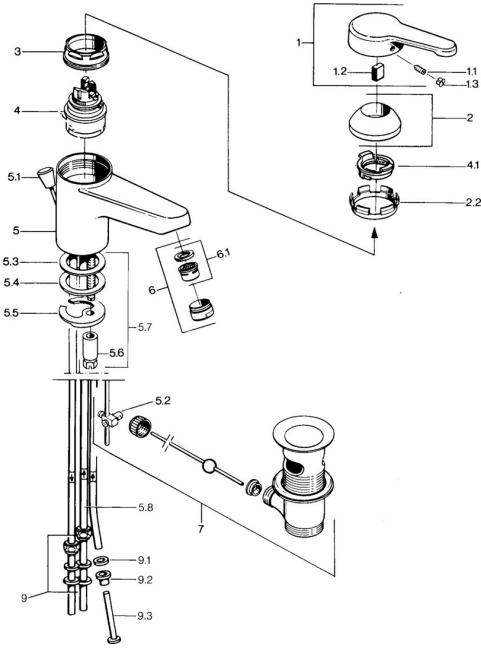

EAN: 4015474579484
static.hansa.com/03131101

Spare parts

SP03131101

	Name	Code
1	Lever, L=99 mm, (-2011) Chrome	59913768
1.1	Screw, M5x8, SW2.5	59904755
1.2	Bushing	59904778
1.3	Plug, hot/cold	59906705
2	Covering cap Chrome	59906563
2.2	Fixing sleeve	59906695
3	Eye screw, M50x1, SW45	59904775
4	Cartridge, 4.8 eco	59904601
4.1	Hot water limiter	59904759
5.2	Swivel joint	59904624
5.3	O-ring, 42x3.5	59904764
5.4	Gasket, 48x33.5x2	59902283
5.5	Fixing plate	59904765
5.6	Screw, M8x1, SW13	59904766
5.7	Fixing set	59910749
6	Aerator, M24x1 A, low pressure Chrome	59902692
6	Aerator, M24x1 White	59905527
6.1	Aerator, M22/24, ND	59901553
7	Pop-up waste Chrome	59904620
7	Pop-up waste Edelmessing Discontinued	59906734
9	Fitting nut	59904969
9.1	Sealing kit, 14.9x8.5x1	59902352
9.2	Sealing kit, 10x8	59902272
9.3	Hose	59902151
N.I.	Washer with chain holder	59902219
N.I.	Plug	59906910