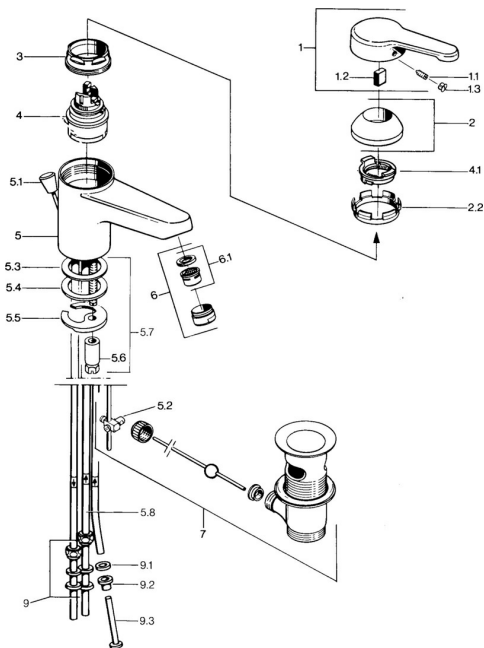

EAN: 4015474525931
static.hansa.com/0313110092

Spare parts

SP03131101

	Name	Code
1	Lever, L=99 mm, (-2011) Chrome	59913768
1.1	Screw, M5x8, SW2.5	59904755
1.2	Bushing	59904778
1.3	Plug, hot/cold	59906705
2	Covering cap Chrome	59906563
2.2	Fixing sleeve	59906695
3	Eye screw, M50x1, SW45	59904775
4	Cartridge, 4.8 eco	59904601
4.1	Hot water limiter	59904759
5.2	Swivel joint	59904624
5.3	O-ring, 42x3.5	59904764
5.4	Gasket, 48x33.5x2	59902283
5.5	Fixing plate	59904765
5.6	Screw, M8x1, SW13	59904766
5.7	Fixing set	59910749
6	Aerator, M24x1 A, low pressure Chrome	59902692
6	Aerator, M24x1 White	59905527
6.1	Aerator, M22/24, ND	59901553
7	Pop-up waste Chrome	59904620
7	Pop-up waste Edelmessing Discontinued	59906734
9	Fitting nut	59904969
9.1	Sealing kit, 14.9x8.5x1	59902352
9.2	Sealing kit, 10x8	59902272
9.3	Hose	59902151
N.I.	Washer with chain holder	59902219
N.I.	Plug	59906910