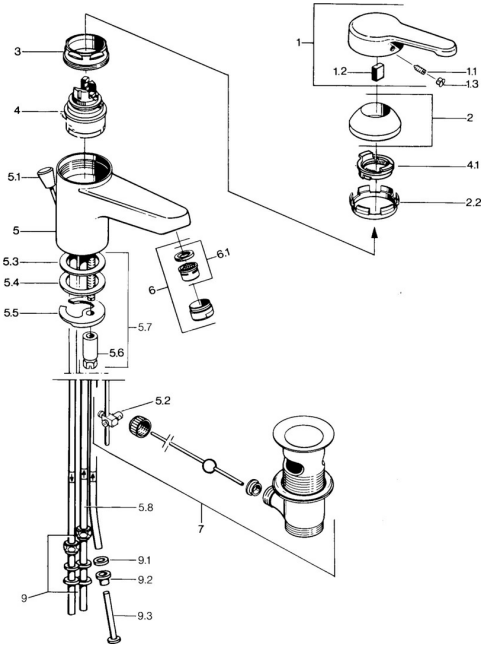

## Spare parts

### SP03131101

	Name	Code
1	Lever, L=99 mm, (-2011) Chrome	59913768
1.1	Screw, M5x8, SW2.5	59904755
1.2	Bushing	59904778
1.3	Plug, hot/cold	59906705
2	Covering cap Chrome	59906563
2.2	Fixing sleeve	59906695
3	Eye screw, M50x1, SW45	59904775
4	Cartridge, 4.8 eco	59904601
4.1	Hot water limiter	59904759
5.2	Swivel joint	59904624
5.3	O-ring, 42x3.5	59904764
5.4	Gasket, 48x33.5x2	59902283
5.5	Fixing plate	59904765
5.6	Screw, M8x1, SW13	59904766
5.7	Fixing set	59910749
6	Aerator, M24x1 A, low pressure Chrome	59902692
6	Aerator, M24x1 White	59905527
6.1	Aerator, M22/24, ND	59901553
7	Pop-up waste Chrome	59904620
7	Pop-up waste Edelmessing <span style="background-color: #cccccc; padding: 2px;">Discontinued</span>	59906734
9	Fitting nut	59904969
9.1	Sealing kit, 14.9x8.5x1	59902352
9.2	Sealing kit, 10x8	59902272
9.3	Hose	59902151
N.I.	Washer with chain holder	59902219
N.I.	Plug	59906910