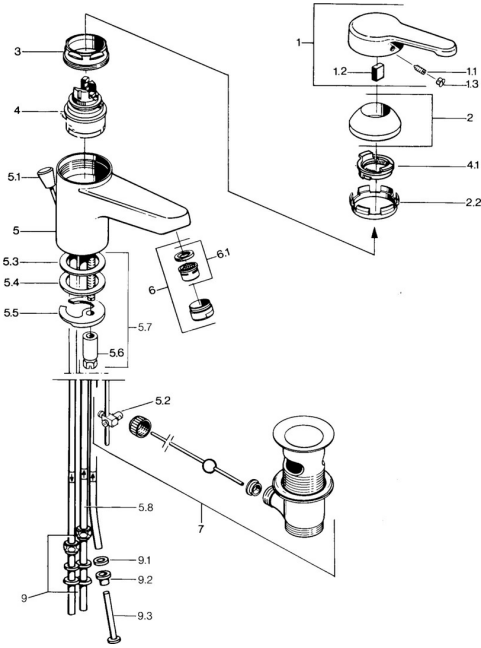

EAN: 4015474551480
static.hansa.com/03131100

Spare parts

SP03131101

	Name	Code
1	Lever, L=99 mm, (-2011) Chrome	59913768
1.1	Screw, M5x8, SW2.5	59904755
1.2	Bushing	59904778
1.3	Plug, hot/cold	59906705
2	Covering cap Chrome	59906563
2.2	Fixing sleeve	59906695
3	Eye screw, M50x1, SW45	59904775
4	Cartridge, 4.8 eco	59904601
4.1	Hot water limiter	59904759
5.2	Swivel joint	59904624
5.3	O-ring, 42x3.5	59904764
5.4	Gasket, 48x33.5x2	59902283
5.5	Fixing plate	59904765
5.6	Screw, M8x1, SW13	59904766
5.7	Fixing set	59910749
6	Aerator, M24x1 A, low pressure Chrome	59902692
6	Aerator, M24x1 White	59905527
6.1	Aerator, M22/24, ND	59901553
7	Pop-up waste Chrome	59904620
7	Pop-up waste Edelmessing Discontinued	59906734
9	Fitting nut	59904969
9.1	Sealing kit, 14.9x8.5x1	59902352
9.2	Sealing kit, 10x8	59902272
9.3	Hose	59902151
N.I.	Washer with chain holder	59902219
N.I.	Plug	59906910