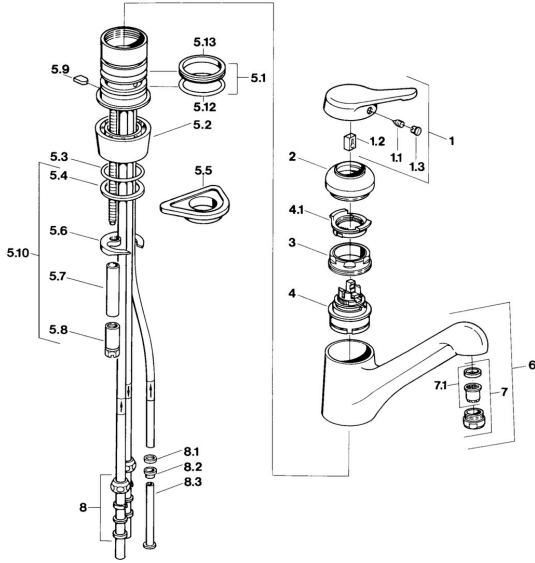

EAN: 4015474604179
static.hansa.com/0312110187

Spare parts

SP03121101

	Name	Code
1	Lever Chrome Discontinued	59910346
1.1	Screw, M5x8, SW2.5	59904755
1.2	Bushing	59904778
1.3	Plug, hot/cold	59906705
2	Covering cap Edelmessing Discontinued	59910334
2	Covering cap Chrome Discontinued	59910329
3	Fixing screw, M50x1, SW45	59904890
4	Cartridge, 4.8 eco	59904601
5.1	Sealing kit	59904891
5.2	Socket Chrome Discontinued	59910335
5.3	O-ring, d 38x3.5	59910236
5.4	Gasket, 48x33.5x2	59902283
5.5	Supporting plate	59910008
5.6	Fixing plate	59904765
5.8	Screw, M8x1, SW13	59904766
5.9	Retainer Discontinued	59905690
5.10	Fixing set	59910749
5.12	O-ring, 47.22x3.53 Discontinued	59911386
5.13	Gasket, 40.3x6	59911387
7	Aerator, M24x1 White	59905527
7	Aerator, M24x1 A, low pressure Chrome	59902692
7.1	Aerator, M22/24, ND	59901553
8	Fitting nut	59904969
8.1	Sealing kit, 14.9x8.5x1	59902352
8.2	Sealing kit, 10x8	59902272
8.3	Hose	59902151