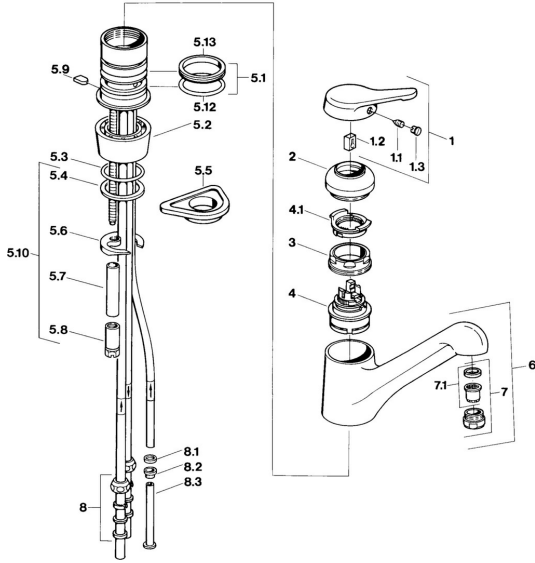

EAN: 4015474604148
static.hansa.com/0312110182

Spare parts

SP03121101

	Name	Code
1	Lever Chrome Discontinued	59910346
1.1	Screw, M5x8, SW2.5	59904755
1.2	Bushing	59904778
1.3	Plug, hot/cold	59906705
2	Covering cap Edelmessing Discontinued	59910334
2	Covering cap Chrome Discontinued	59910329
3	Fixing screw, M50x1, SW45	59904890
4	Cartridge, 4.8 eco	59904601
5.1	Sealing kit	59904891
5.2	Socket Chrome Discontinued	59910335
5.3	O-ring, d 38x3.5	59910236
5.4	Gasket, 48x33.5x2	59902283
5.5	Supporting plate	59910008
5.6	Fixing plate	59904765
5.8	Screw, M8x1, SW13	59904766
5.9	Retainer Discontinued	59905690
5.10	Fixing set	59910749
5.12	O-ring, 47.22x3.53 Discontinued	59911386
5.13	Gasket, 40.3x6	59911387
7	Aerator, M24x1 White	59905527
7	Aerator, M24x1 A, low pressure Chrome	59902692
7.1	Aerator, M22/24, ND	59901553
8	Fitting nut	59904969
8.1	Sealing kit, 14.9x8.5x1	59902352
8.2	Sealing kit, 10x8	59902272
8.3	Hose	59902151