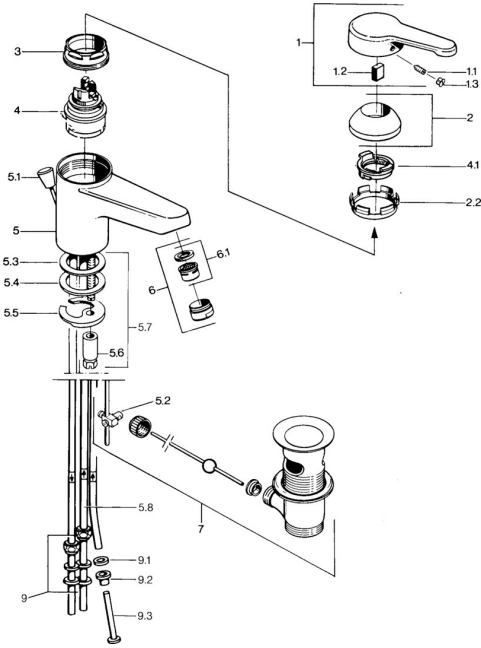

EAN: 4015474579477
static.hansa.com/03111101

Spare parts

SP03131101

	Name	Code
1	Lever, L=99 mm, (-2011) Chrome	59913768
1.1	Screw, M5x8, SW2.5	59904755
1.2	Bushing	59904778
1.3	Plug, hot/cold	59906705
2	Covering cap Chrome	59906563
2.2	Fixing sleeve	59906695
3	Eye screw, M50x1, SW45	59904775
4	Cartridge, 4.8 eco	59904601
4.1	Hot water limiter	59904759
5.2	Swivel joint	59904624
5.3	O-ring, 42x3.5	59904764
5.4	Gasket, 48x33.5x2	59902283
5.5	Fixing plate	59904765
5.6	Screw, M8x1, SW13	59904766
5.7	Fixing set	59910749
6	Aerator, M24x1 A, low pressure Chrome	59902692
6	Aerator, M24x1 White	59905527
6.1	Aerator, M22/24, ND	59901553
7	Pop-up waste Chrome	59904620
7	Pop-up waste Edelmessing Discontinued	59906734
9	Fitting nut	59904969
9.1	Sealing kit, 14.9x8.5x1	59902352
9.2	Sealing kit, 10x8	59902272
9.3	Hose	59902151
N.I.	Washer with chain holder	59902219
N.I.	Plug	59906910