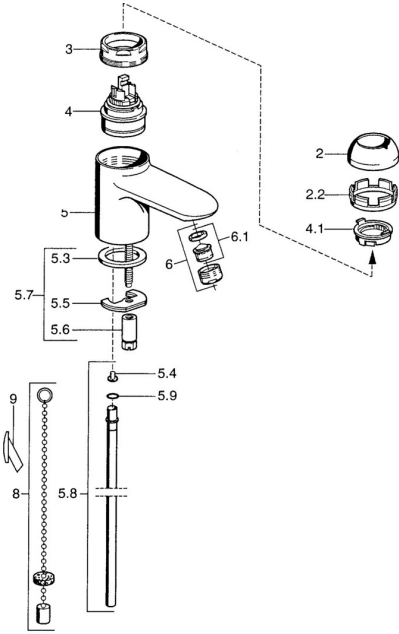

EAN: 4015474551541
static.hansa.com/03111100

Spare parts

SP03111100

	Name	Code
2	Covering cap Chrome	59906563
2.2	Fixing sleeve	59906695
3	Eye screw, M50x1, SW45	59904775
4	Cartridge, 4.8 eco	59904601
4.1	Hot water limiter	59904759
5.3	O-ring, 42x3.5	59904764
5.5	Fixing plate	59904765
5.6	Screw, M8x1, SW13	59904766
5.7	Fixing set	59910749
6	Aerator, M24x1 A, low pressure Chrome	59902692
6.1	Aerator, M22/24, ND	59901553
8	Washer with chain holder	59902219
8.1	Plug	59906910
9	Fitting nut	59904969
9.1	Sealing kit, 14.9x8.5x1	59902352
9.2	Sealing kit, 10x8	59902272
9.3	Hose	59902151