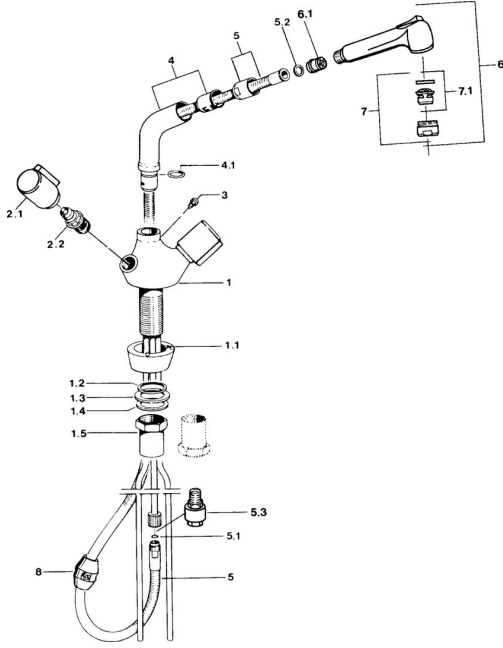

EAN: 4015474583948
static.hansa.com/03102186

Spare parts

SP03102186

	Name	Code
1.1	Support ring Chrome Discontinued	59905570
1.2	Gasket, 41.5x33.3x2	59902295
1.3	Gasket, 48x33.5x2	59902283
1.4	Bearing ring	59904893
1.5	Screw, R1 Discontinued	59904894
2.1	Handle, hot Chrome	59906465
2.1	Handle, cold Chrome	59906464
2.2	Headpart, G1/2	59905114
3	Fixing screw, M6 Discontinued	59904942
4.1	O-ring, 18x2.5	59902342
5	Hose, L=1500, G1/2-M14x1 Chrome	59905067
5.1	O-ring, 7.10x1x6 Discontinued	59905068
5.2	Gasket, 18.5/12x2 Discontinued	59905070
5.3	Nipple Discontinued	59910801
6	Hand shower Chrome Discontinued	59910209
6	Pull-out spout Chrome	59912722
6.1	Non-return valve	59905714
7	Aerator, M24x1 STD HC B Chrome	59905830
7.1	Aerator, M22/M24 B	59905901
8	Counterbalance	59905891