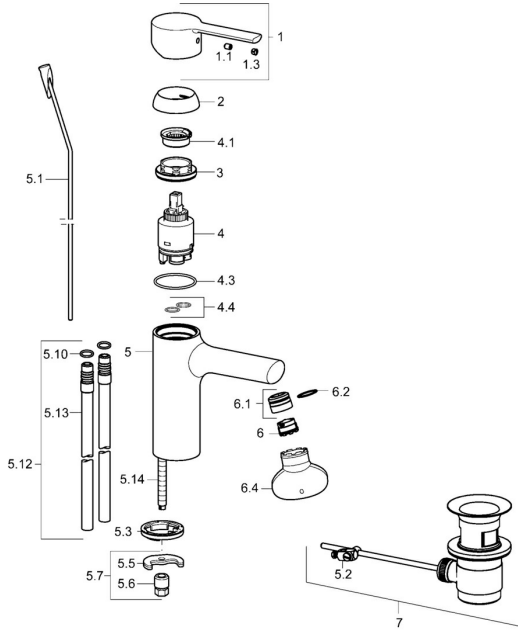

EAN: 4015474252288
static.hansa.com/03092173

Spare parts

SP03092173

| | Name | Code |
|------|--|----------|
| 1 | Lever Chrome | 59913761 |
| 1.1 | Screw, M5x8, SW2.5 | 59904755 |
| 1.3 | Cover plug Chrome | 59913762 |
| 2 | Covering cap, 33x3 mm Chrome | 59912504 |
| 3 | Tightening nut, M40x1 | 1003409V |
| 4 | Cartridge, 3.5 Eco | 59912324 |
| 4 | Cartridge, 3.5 Classic | 59913075 |
| 4.1 | Temperature adjustment limiter | 59912325 |
| 4.3 | O-ring, d 28.24x2.62 Discontinued | 59912590 |
| 4.4 | O-ring, d 10.10x1.60 Discontinued | 59905072 |
| 5.1 | Pop-up operating rod Chrome | 59913652 |
| 5.2 | Swivel joint | 59904624 |
| 5.3 | Bottom seal | 59914591 |
| 5.5 | Fixing plate | 59904765 |
| 5.6 | Screw, M8x1, SW13 | 59904766 |
| 5.7 | Fixing set | 59910749 |
| 5.10 | O-ring, d 7.65x1.78 | 59902337 |
| 5.12 | Pipe Discontinued | 59913763 |
| 5.13 | Coupling pipe, L=430, M10x1 | 59912550 |
| 5.14 | Fixing screw, M8x1, L=140 | 59912474 |
| 6 | Aerator, M18.5x1, TJ | 59913366 |
| 6.1 | Fitting ring for aerator Chrome | 59913654 |
| 6.4 | Key for aerator, M18.5 | 59913367 |
| 7 | Pop-up waste Chrome | 59904620 |
| N.I. | Key, SW30/34 | 59912108 |