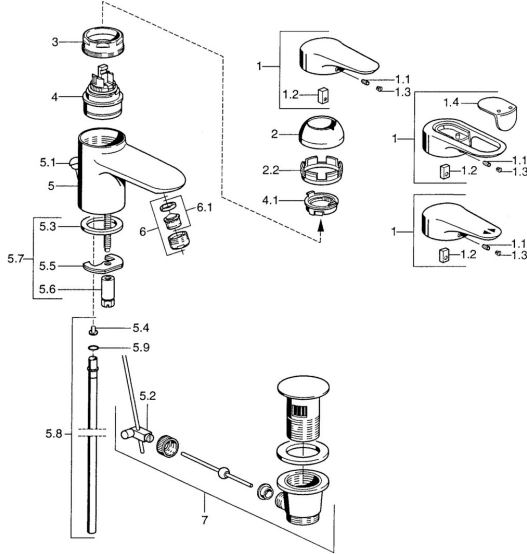

EAN: 4015474683808
static.hansa.com/03092162

Spare parts

SP03092102

	Name	Code
1	Lever, 99 mm, red/blue Chrome Discontinued	59913769
1	Lever, L=138 mm Chrome Discontinued	59913770
1	Lever, L=99 mm, (-2011) Chrome	59913768
1.1	Screw, M5x8, SW2.5	59904755
1.2	Bushing	59904778
1.3	Plug, hot/cold	59906705
2	Covering cap Chrome/Satin Discontinued	59906564
2	Covering cap Chrome	59906563
2.2	Fixing sleeve	59906695
3	Eye screw, M50x1, SW45	59904775
4	Cartridge, 4.8 eco	59904601
4	Cartridge, 4.8 Eco-Top	59911431
4.1	Hot water limiter	59904759
5.2	Swivel joint	59904624
5.3	Gasket, 37x48x3.5	59911422
5.4	Attachment clamp Discontinued	59911416
5.5	Fixing plate	59904765
5.6	Screw, M8x1, SW13	59904766
5.7	Fixing set	59910749
5.8	Pipe, d 10 mm, L=413	59911423
5.9	O-ring, 9x2	59905095
6	Aerator, M24x1 STD HC A Chrome	59902366
6	Aerator, M24x1 A White Discontinued	59905419
6	Aerator, M24x1 STD CC A Edelmessing Discontinued	59906580
6.1	Aerator, M22/24 A	59902081
7	Pop-up waste Chrome	59911441
7	Pop-up waste Satin Discontinued	59911442
7	Pop-up waste White Discontinued	59911443
N.I.	Washer with chain holder	59902219
N.I.	Plug	59906910