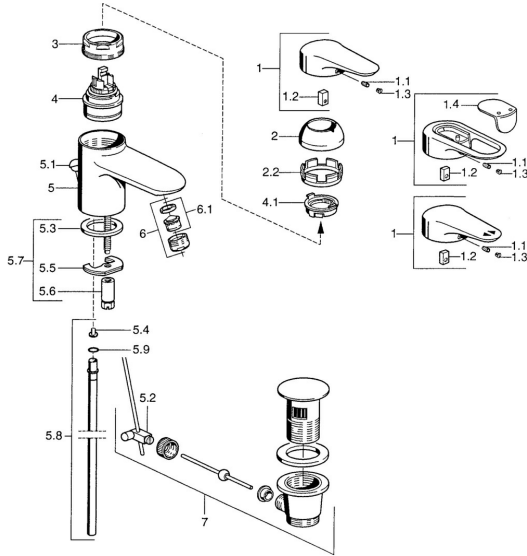

EAN: 4015474683198
static.hansa.com/0309210586

Spare parts

SP03092102

	Name	Code
1	Lever, 99 mm, red/blue Chrome Discontinued	59913769
1	Lever, L=138 mm Chrome Discontinued	59913770
1	Lever, L=99 mm, (-2011) Chrome	59913768
1.1	Screw, M5x8, SW2.5	59904755
1.2	Bushing	59904778
1.3	Plug, hot/cold	59906705
2	Covering cap Chrome/Satin Discontinued	59906564
2	Covering cap Chrome	59906563
2.2	Fixing sleeve	59906695
3	Eye screw, M50x1, SW45	59904775
4	Cartridge, 4.8 eco	59904601
4	Cartridge, 4.8 Eco-Top	59911431
4.1	Hot water limiter	59904759
5.2	Swivel joint	59904624
5.3	Gasket, 37x48x3.5	59911422
5.4	Attachment clamp Discontinued	59911416
5.5	Fixing plate	59904765
5.6	Screw, M8x1, SW13	59904766
5.7	Fixing set	59910749
5.8	Pipe, d 10 mm, L=413	59911423
5.9	O-ring, 9x2	59905095
6	Aerator, M24x1 STD HC A Chrome	59902366
6	Aerator, M24x1 A White Discontinued	59905419
6	Aerator, M24x1 STD CC A Edelmessing Discontinued	59906580
6.1	Aerator, M22/24 A	59902081
7	Pop-up waste Chrome	59911441
7	Pop-up waste Satin Discontinued	59911442
7	Pop-up waste White Discontinued	59911443
N.I.	Washer with chain holder	59902219
N.I.	Plug	59906910