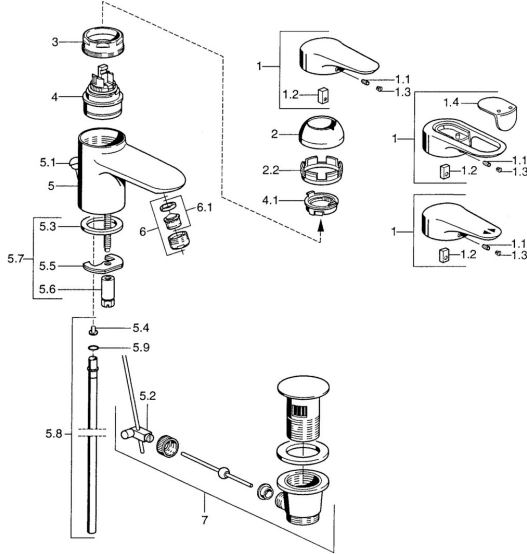

EAN: 4015474679733
static.hansa.com/0309210286

Spare parts

SP03092102

	Name	Code
1	Lever, 99 mm, red/blue Chrome Discontinued	59913769
1	Lever, L=138 mm Chrome Discontinued	59913770
1	Lever, L=99 mm, (-2011) Chrome	59913768
1.1	Screw, M5x8, SW2.5	59904755
1.2	Bushing	59904778
1.3	Plug, hot/cold	59906705
2	Covering cap Chrome/Satin Discontinued	59906564
2	Covering cap Chrome	59906563
2.2	Fixing sleeve	59906695
3	Eye screw, M50x1, SW45	59904775
4	Cartridge, 4.8 eco	59904601
4	Cartridge, 4.8 Eco-Top	59911431
4.1	Hot water limiter	59904759
5.2	Swivel joint	59904624
5.3	Gasket, 37x48x3.5	59911422
5.4	Attachment clamp Discontinued	59911416
5.5	Fixing plate	59904765
5.6	Screw, M8x1, SW13	59904766
5.7	Fixing set	59910749
5.8	Pipe, d 10 mm, L=413	59911423
5.9	O-ring, 9x2	59905095
6	Aerator, M24x1 STD HC A Chrome	59902366
6	Aerator, M24x1 A White Discontinued	59905419
6	Aerator, M24x1 STD CC A Edelmessing Discontinued	59906580
6.1	Aerator, M22/24 A	59902081
7	Pop-up waste Chrome	59911441
7	Pop-up waste Satin Discontinued	59911442
7	Pop-up waste White Discontinued	59911443
N.I.	Washer with chain holder	59902219
N.I.	Plug	59906910