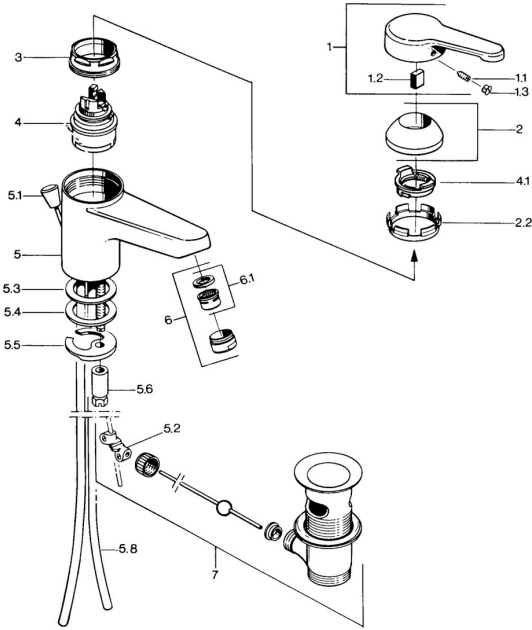

EAN: 4015474584747
static.hansa.com/0309210194

Spare parts

SP03092101

	Name	Code
1	Lever, L=99 mm, (-2011) Chrome	59913768
1.1	Screw, M5x8, SW2.5	59904755
1.2	Bushing	59904778
1.3	Plug, hot/cold	59906705
2	Covering cap Chrome	59906563
2.2	Fixing sleeve	59906695
3	Eye screw, M50x1, SW45	59904775
4	Cartridge, 4.8 eco	59904601
4.1	Hot water limiter	59904759
5.2	Swivel joint	59904624
5.3	Gasket, 45x36x2 Discontinued	59905034
5.3	O-ring, d 38x3.5	59910236
5.4	Gasket, 48x33.5x2	59902283
5.5	Fixing plate	59904765
5.6	Screw, M8x1, SW13	59904766
5.7	Fixing set	59910749
5.8	Pipe Chrome Discontinued	59910030
6	Aerator, M24x1 STD CC A Edelmessing Discontinued	59906580
6	Aerator, M24x1 A White Discontinued	59905419
6	Aerator, M24x1 STD HC A Chrome	59902366
6.1	Aerator, M22/24 A	59902081
7	Pop-up waste Edelmessing Discontinued	59906734
7	Pop-up waste Chrome	59904620
N.I.	Washer with chain holder	59902219
N.I.	Plug	59906910