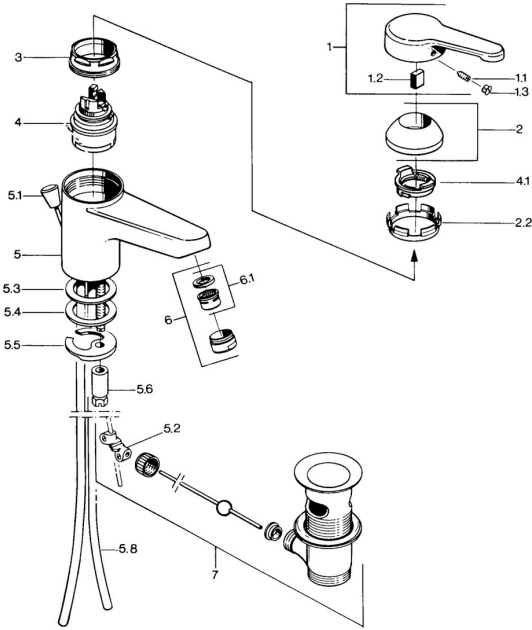

EAN: 4015474585607
static.hansa.com/0309210193

Spare parts

SP03092101

	Name	Code
1	Lever, L=99 mm, (-2011) Chrome	59913768
1.1	Screw, M5x8, SW2.5	59904755
1.2	Bushing	59904778
1.3	Plug, hot/cold	59906705
2	Covering cap Chrome	59906563
2.2	Fixing sleeve	59906695
3	Eye screw, M50x1, SW45	59904775
4	Cartridge, 4.8 eco	59904601
4.1	Hot water limiter	59904759
5.2	Swivel joint	59904624
5.3	Gasket, 45x36x2 Discontinued	59905034
5.3	O-ring, d 38x3.5	59910236
5.4	Gasket, 48x33.5x2	59902283
5.5	Fixing plate	59904765
5.6	Screw, M8x1, SW13	59904766
5.7	Fixing set	59910749
5.8	Pipe Chrome Discontinued	59910030
6	Aerator, M24x1 STD CC A Edelmessing Discontinued	59906580
6	Aerator, M24x1 A White Discontinued	59905419
6	Aerator, M24x1 STD HC A Chrome	59902366
6.1	Aerator, M22/24 A	59902081
7	Pop-up waste Edelmessing Discontinued	59906734
7	Pop-up waste Chrome	59904620
N.I.	Washer with chain holder	59902219
N.I.	Plug	59906910