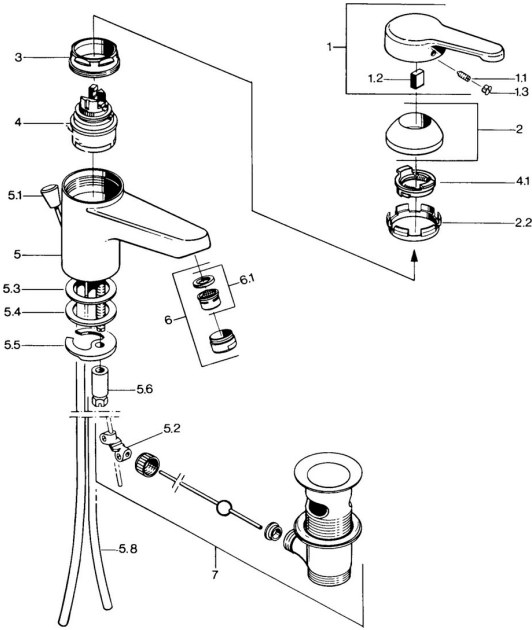

EAN: 4015474579415
static.hansa.com/0309210192

Spare parts

SP03092101

	Name	Code
1	Lever, L=99 mm, (-2011) Chrome	59913768
1.1	Screw, M5x8, SW2.5	59904755
1.2	Bushing	59904778
1.3	Plug, hot/cold	59906705
2	Covering cap Chrome	59906563
2.2	Fixing sleeve	59906695
3	Eye screw, M50x1, SW45	59904775
4	Cartridge, 4.8 eco	59904601
4.1	Hot water limiter	59904759
5.2	Swivel joint	59904624
5.3	Gasket, 45x36x2 Discontinued	59905034
5.3	O-ring, d 38x3.5	59910236
5.4	Gasket, 48x33.5x2	59902283
5.5	Fixing plate	59904765
5.6	Screw, M8x1, SW13	59904766
5.7	Fixing set	59910749
5.8	Pipe Chrome Discontinued	59910030
6	Aerator, M24x1 STD CC A Edelmessing Discontinued	59906580
6	Aerator, M24x1 A White Discontinued	59905419
6	Aerator, M24x1 STD HC A Chrome	59902366
6.1	Aerator, M22/24 A	59902081
7	Pop-up waste Edelmessing Discontinued	59906734
7	Pop-up waste Chrome	59904620
N.I.	Washer with chain holder	59902219
N.I.	Plug	59906910