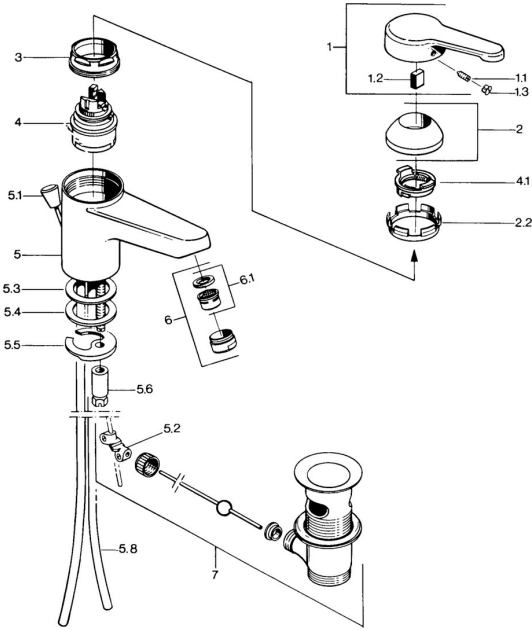

EAN: 4015474584822
static.hansa.com/0309210186

Spare parts

SP03092101

	Name	Code
1	Lever, L=99 mm, (-2011) Chrome	59913768
1.1	Screw, M5x8, SW2.5	59904755
1.2	Bushing	59904778
1.3	Plug, hot/cold	59906705
2	Covering cap Chrome	59906563
2.2	Fixing sleeve	59906695
3	Eye screw, M50x1, SW45	59904775
4	Cartridge, 4.8 eco	59904601
4.1	Hot water limiter	59904759
5.2	Swivel joint	59904624
5.3	Gasket, 45x36x2 Discontinued	59905034
5.3	O-ring, d 38x3.5	59910236
5.4	Gasket, 48x33.5x2	59902283
5.5	Fixing plate	59904765
5.6	Screw, M8x1, SW13	59904766
5.7	Fixing set	59910749
5.8	Pipe Chrome Discontinued	59910030
6	Aerator, M24x1 STD CC A Edelmessing Discontinued	59906580
6	Aerator, M24x1 A White Discontinued	59905419
6	Aerator, M24x1 STD HC A Chrome	59902366
6.1	Aerator, M22/24 A	59902081
7	Pop-up waste Edelmessing Discontinued	59906734
7	Pop-up waste Chrome	59904620
N.I.	Washer with chain holder	59902219
N.I.	Plug	59906910