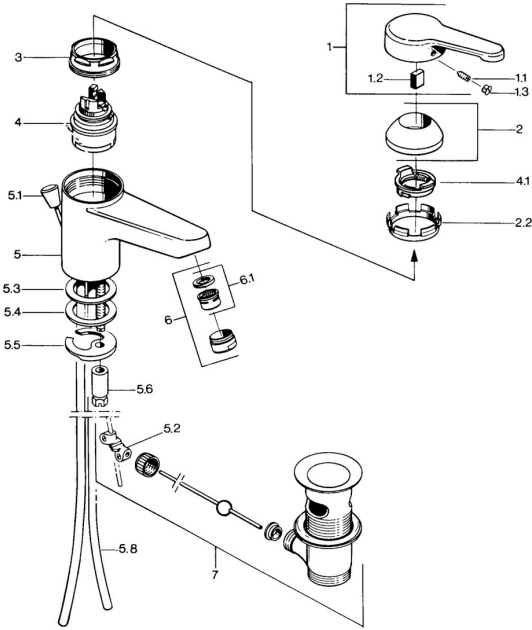

EAN: 4015474603073
static.hansa.com/0309210181

Spare parts

SP03092101

	Name	Code
1	Lever, L=99 mm, (-2011) Chrome	59913768
1.1	Screw, M5x8, SW2.5	59904755
1.2	Bushing	59904778
1.3	Plug, hot/cold	59906705
2	Covering cap Chrome	59906563
2.2	Fixing sleeve	59906695
3	Eye screw, M50x1, SW45	59904775
4	Cartridge, 4.8 eco	59904601
4.1	Hot water limiter	59904759
5.2	Swivel joint	59904624
5.3	Gasket, 45x36x2 Discontinued	59905034
5.3	O-ring, d 38x3.5	59910236
5.4	Gasket, 48x33.5x2	59902283
5.5	Fixing plate	59904765
5.6	Screw, M8x1, SW13	59904766
5.7	Fixing set	59910749
5.8	Pipe Chrome Discontinued	59910030
6	Aerator, M24x1 STD CC A Edelmessing Discontinued	59906580
6	Aerator, M24x1 A White Discontinued	59905419
6	Aerator, M24x1 STD HC A Chrome	59902366
6.1	Aerator, M22/24 A	59902081
7	Pop-up waste Edelmessing Discontinued	59906734
7	Pop-up waste Chrome	59904620
N.I.	Washer with chain holder	59902219
N.I.	Plug	59906910