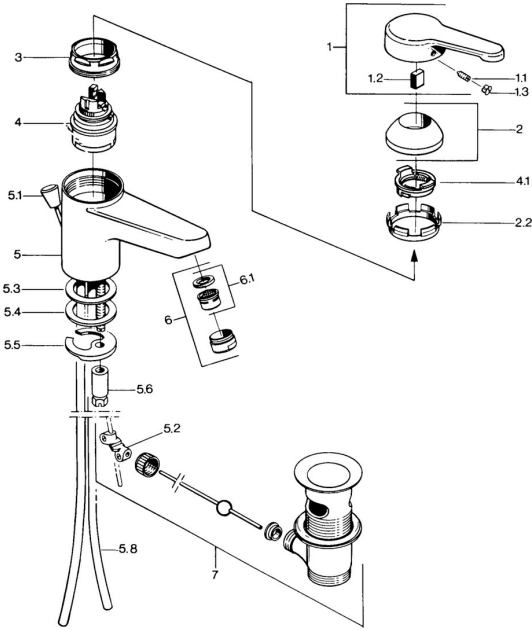

EAN: 4015474585157
static.hansa.com/0309210172

Spare parts

SP03092101

	Name	Code
1	Lever, L=99 mm, (-2011) Chrome	59913768
1.1	Screw, M5x8, SW2.5	59904755
1.2	Bushing	59904778
1.3	Plug, hot/cold	59906705
2	Covering cap Chrome	59906563
2.2	Fixing sleeve	59906695
3	Eye screw, M50x1, SW45	59904775
4	Cartridge, 4.8 eco	59904601
4.1	Hot water limiter	59904759
5.2	Swivel joint	59904624
5.3	Gasket, 45x36x2 Discontinued	59905034
5.3	O-ring, d 38x3.5	59910236
5.4	Gasket, 48x33.5x2	59902283
5.5	Fixing plate	59904765
5.6	Screw, M8x1, SW13	59904766
5.7	Fixing set	59910749
5.8	Pipe Chrome Discontinued	59910030
6	Aerator, M24x1 STD CC A Edelmessing Discontinued	59906580
6	Aerator, M24x1 A White Discontinued	59905419
6	Aerator, M24x1 STD HC A Chrome	59902366
6.1	Aerator, M22/24 A	59902081
7	Pop-up waste Edelmessing Discontinued	59906734
7	Pop-up waste Chrome	59904620
N.I.	Washer with chain holder	59902219
N.I.	Plug	59906910