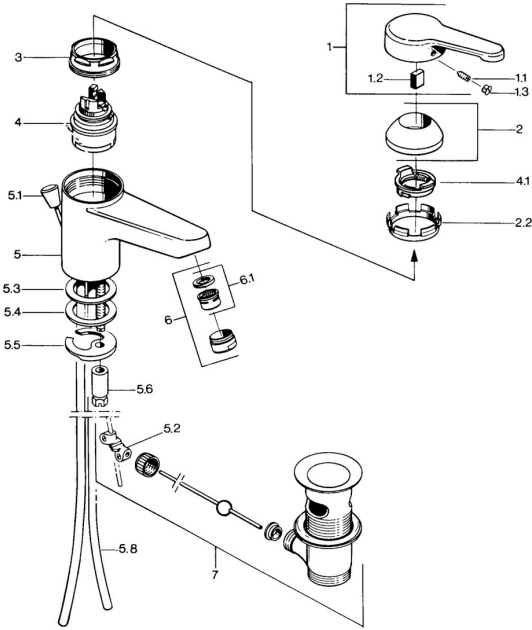

EAN: 4015474606647
static.hansa.com/0309210142

Spare parts

SP03092101

	Name	Code
1	Lever, L=99 mm, (-2011) Chrome	59913768
1.1	Screw, M5x8, SW2.5	59904755
1.2	Bushing	59904778
1.3	Plug, hot/cold	59906705
2	Covering cap Chrome	59906563
2.2	Fixing sleeve	59906695
3	Eye screw, M50x1, SW45	59904775
4	Cartridge, 4.8 eco	59904601
4.1	Hot water limiter	59904759
5.2	Swivel joint	59904624
5.3	Gasket, 45x36x2 Discontinued	59905034
5.3	O-ring, d 38x3.5	59910236
5.4	Gasket, 48x33.5x2	59902283
5.5	Fixing plate	59904765
5.6	Screw, M8x1, SW13	59904766
5.7	Fixing set	59910749
5.8	Pipe Chrome Discontinued	59910030
6	Aerator, M24x1 STD CC A Edelmessing Discontinued	59906580
6	Aerator, M24x1 A White Discontinued	59905419
6	Aerator, M24x1 STD HC A Chrome	59902366
6.1	Aerator, M22/24 A	59902081
7	Pop-up waste Edelmessing Discontinued	59906734
7	Pop-up waste Chrome	59904620
N.I.	Washer with chain holder	59902219
N.I.	Plug	59906910