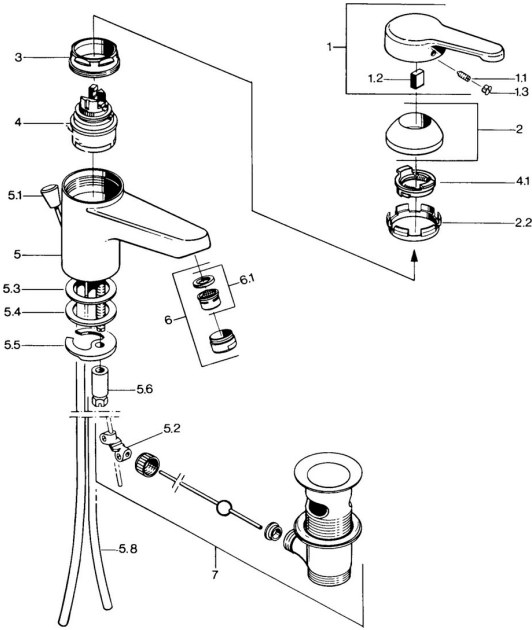

EAN: 4015474579408
static.hansa.com/03092101

Spare parts

SP03092101

	Name	Code
1	Lever, L=99 mm, (-2011) Chrome	59913768
1.1	Screw, M5x8, SW2.5	59904755
1.2	Bushing	59904778
1.3	Plug, hot/cold	59906705
2	Covering cap Chrome	59906563
2.2	Fixing sleeve	59906695
3	Eye screw, M50x1, SW45	59904775
4	Cartridge, 4.8 eco	59904601
4.1	Hot water limiter	59904759
5.2	Swivel joint	59904624
5.3	Gasket, 45x36x2 Discontinued	59905034
5.3	O-ring, d 38x3.5	59910236
5.4	Gasket, 48x33.5x2	59902283
5.5	Fixing plate	59904765
5.6	Screw, M8x1, SW13	59904766
5.7	Fixing set	59910749
5.8	Pipe Chrome Discontinued	59910030
6	Aerator, M24x1 STD CC A Edelmessing Discontinued	59906580
6	Aerator, M24x1 A White Discontinued	59905419
6	Aerator, M24x1 STD HC A Chrome	59902366
6.1	Aerator, M22/24 A	59902081
7	Pop-up waste Edelmessing Discontinued	59906734
7	Pop-up waste Chrome	59904620
N.I.	Washer with chain holder	59902219
N.I.	Plug	59906910