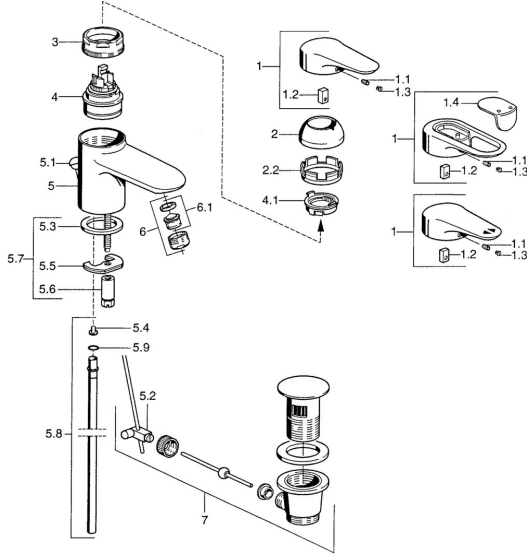

EAN: 4015474679634
static.hansa.com/0309210092

Spare parts

SP03092102

	Name	Code
1	Lever, 99 mm, red/blue Chrome Discontinued	59913769
1	Lever, L=138 mm Chrome Discontinued	59913770
1	Lever, L=99 mm, (-2011) Chrome	59913768
1.1	Screw, M5x8, SW2.5	59904755
1.2	Bushing	59904778
1.3	Plug, hot/cold	59906705
2	Covering cap Chrome/Satin Discontinued	59906564
2	Covering cap Chrome	59906563
2.2	Fixing sleeve	59906695
3	Eye screw, M50x1, SW45	59904775
4	Cartridge, 4.8 eco	59904601
4	Cartridge, 4.8 Eco-Top	59911431
4.1	Hot water limiter	59904759
5.2	Swivel joint	59904624
5.3	Gasket, 37x48x3.5	59911422
5.4	Attachment clamp Discontinued	59911416
5.5	Fixing plate	59904765
5.6	Screw, M8x1, SW13	59904766
5.7	Fixing set	59910749
5.8	Pipe, d 10 mm, L=413	59911423
5.9	O-ring, 9x2	59905095
6	Aerator, M24x1 STD HC A Chrome	59902366
6	Aerator, M24x1 A White Discontinued	59905419
6	Aerator, M24x1 STD CC A Edelmessing Discontinued	59906580
6.1	Aerator, M22/24 A	59902081
7	Pop-up waste Chrome	59911441
7	Pop-up waste Satin Discontinued	59911442
7	Pop-up waste White Discontinued	59911443
N.I.	Washer with chain holder	59902219
N.I.	Plug	59906910