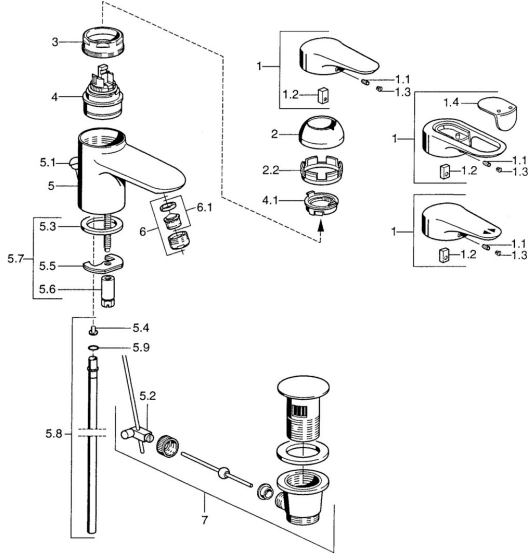

## Spare parts

### SP03092102

	Name	Code
1	Lever, 99 mm, red/blue Chrome <b>Discontinued</b>	59913769
1	Lever, L=138 mm Chrome <b>Discontinued</b>	59913770
1	Lever, L=99 mm, (-2011) Chrome	59913768
1.1	Screw, M5x8, SW2.5	59904755
1.2	Bushing	59904778
1.3	Plug, hot/cold	59906705
2	Covering cap Chrome/Satin <b>Discontinued</b>	59906564
2	Covering cap Chrome	59906563
2.2	Fixing sleeve	59906695
3	Eye screw, M50x1, SW45	59904775
4	Cartridge, 4.8 eco	59904601
4	Cartridge, 4.8 Eco-Top	59911431
4.1	Hot water limiter	59904759
5.2	Swivel joint	59904624
5.3	Gasket, 37x48x3.5	59911422
5.4	Attachment clamp <b>Discontinued</b>	59911416
5.5	Fixing plate	59904765
5.6	Screw, M8x1, SW13	59904766
5.7	Fixing set	59910749
5.8	Pipe, d 10 mm, L=413	59911423
5.9	O-ring, 9x2	59905095
6	Aerator, M24x1 STD HC A Chrome	59902366
6	Aerator, M24x1 A White <b>Discontinued</b>	59905419
6	Aerator, M24x1 STD CC A Edelmessing <b>Discontinued</b>	59906580
6.1	Aerator, M22/24 A	59902081
7	Pop-up waste Chrome	59911441
7	Pop-up waste Satin <b>Discontinued</b>	59911442
7	Pop-up waste White <b>Discontinued</b>	59911443
N.I.	Washer with chain holder	59902219
N.I.	Plug	59906910