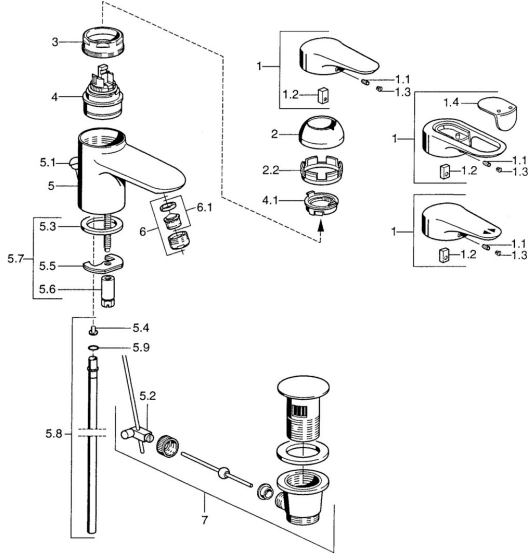

EAN: 4015474551220
static.hansa.com/0309210086

Spare parts

SP03092102

	Name	Code
1	Lever, 99 mm, red/blue Chrome Discontinued	59913769
1	Lever, L=138 mm Chrome Discontinued	59913770
1	Lever, L=99 mm, (-2011) Chrome	59913768
1.1	Screw, M5x8, SW2.5	59904755
1.2	Bushing	59904778
1.3	Plug, hot/cold	59906705
2	Covering cap Chrome/Satin Discontinued	59906564
2	Covering cap Chrome	59906563
2.2	Fixing sleeve	59906695
3	Eye screw, M50x1, SW45	59904775
4	Cartridge, 4.8 eco	59904601
4	Cartridge, 4.8 Eco-Top	59911431
4.1	Hot water limiter	59904759
5.2	Swivel joint	59904624
5.3	Gasket, 37x48x3.5	59911422
5.4	Attachment clamp Discontinued	59911416
5.5	Fixing plate	59904765
5.6	Screw, M8x1, SW13	59904766
5.7	Fixing set	59910749
5.8	Pipe, d 10 mm, L=413	59911423
5.9	O-ring, 9x2	59905095
6	Aerator, M24x1 STD HC A Chrome	59902366
6	Aerator, M24x1 A White Discontinued	59905419
6	Aerator, M24x1 STD CC A Edelmessing Discontinued	59906580
6.1	Aerator, M22/24 A	59902081
7	Pop-up waste Chrome	59911441
7	Pop-up waste Satin Discontinued	59911442
7	Pop-up waste White Discontinued	59911443
N.I.	Washer with chain holder	59902219
N.I.	Plug	59906910