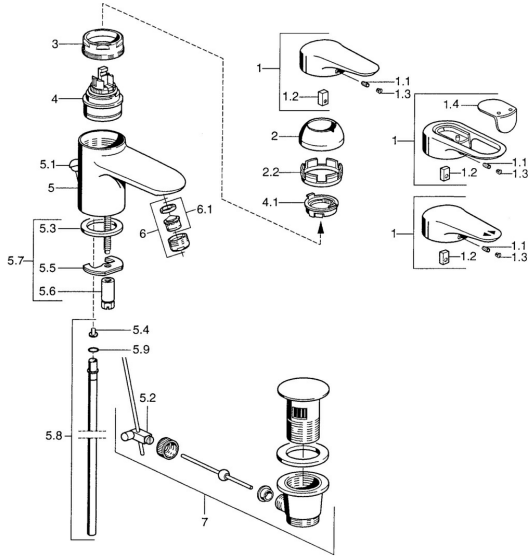

EAN: 4015474551190
static.hansa.com/03092100

Spare parts

SP03092102

	Name		Code
1	Lever, 99 mm, red/blue Chrome	Discontinued	59913769
1	Lever, L=138 mm Chrome	Discontinued	59913770
1	Lever, L=99 mm, (-2011) Chrome		59913768
1.1	Screw, M5x8, SW2.5		59904755
1.2	Bushing		59904778
1.3	Plug, hot/cold		59906705
2	Covering cap Chrome/Satin	Discontinued	59906564
2	Covering cap Chrome		59906563
2.2	Fixing sleeve		59906695
3	Eye screw, M50x1, SW45		59904775
4	Cartridge, 4.8 eco		59904601
4	Cartridge, 4.8 Eco-Top		59911431
4.1	Hot water limiter		59904759
5.2	Swivel joint		59904624
5.3	Gasket, 37x48x3.5		59911422
5.4	Attachment clamp	Discontinued	59911416
5.5	Fixing plate		59904765
5.6	Screw, M8x1, SW13		59904766
5.7	Fixing set		59910749
5.8	Pipe, d 10 mm, L=413		59911423
5.9	O-ring, 9x2		59905095
6	Aerator, M24x1 STD HC A Chrome		59902366
6	Aerator, M24x1 A White	Discontinued	59905419
6	Aerator, M24x1 STD CC A Edelmessing	Discontinued	59906580
6.1	Aerator, M22/24 A		59902081
7	Pop-up waste Chrome		59911441
7	Pop-up waste Satin	Discontinued	59911442
7	Pop-up waste White	Discontinued	59911443
N.I.	Washer with chain holder		59902219
N.I.	Plug		59906910