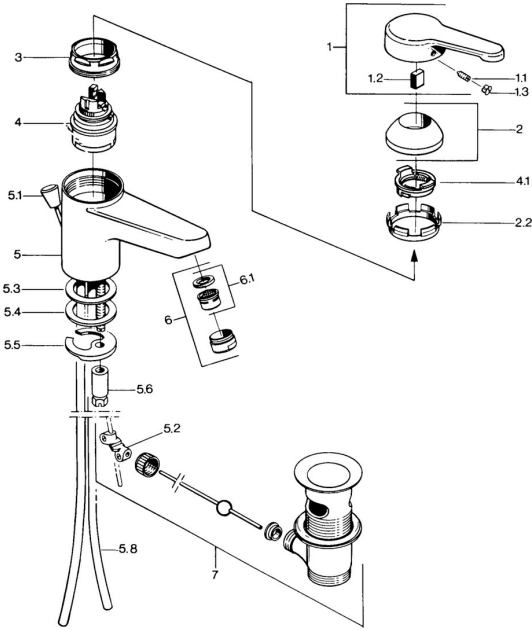

EAN: 4015474590335
static.hansa.com/0307210193

Spare parts

SP03092101

	Name	Code
1	Lever, L=99 mm, (-2011) Chrome	59913768
1.1	Screw, M5x8, SW2.5	59904755
1.2	Bushing	59904778
1.3	Plug, hot/cold	59906705
2	Covering cap Chrome	59906563
2.2	Fixing sleeve	59906695
3	Eye screw, M50x1, SW45	59904775
4	Cartridge, 4.8 eco	59904601
4.1	Hot water limiter	59904759
5.2	Swivel joint	59904624
5.3	Gasket, 45x36x2 Discontinued	59905034
5.3	O-ring, d 38x3.5	59910236
5.4	Gasket, 48x33.5x2	59902283
5.5	Fixing plate	59904765
5.6	Screw, M8x1, SW13	59904766
5.7	Fixing set	59910749
5.8	Pipe Chrome Discontinued	59910030
6	Aerator, M24x1 STD CC A Edelmessing Discontinued	59906580
6	Aerator, M24x1 A White Discontinued	59905419
6	Aerator, M24x1 STD HC A Chrome	59902366
6.1	Aerator, M22/24 A	59902081
7	Pop-up waste Edelmessing Discontinued	59906734
7	Pop-up waste Chrome	59904620
N.I.	Washer with chain holder	59902219
N.I.	Plug	59906910