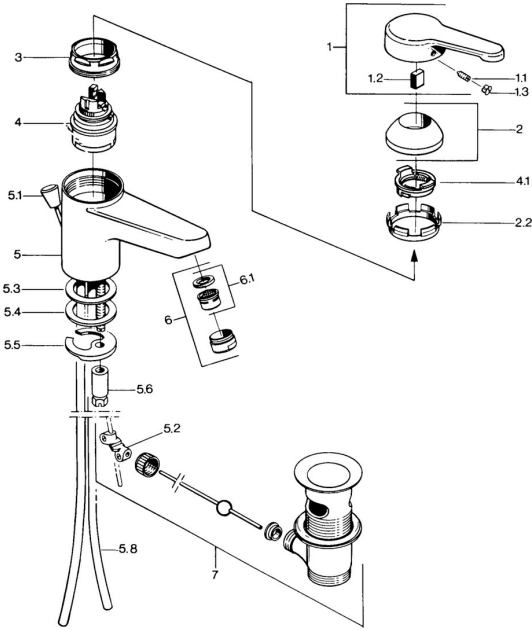

EAN: 4015474590311
static.hansa.com/0307210192

Spare parts

SP03092101

	Name	Code
1	Lever, L=99 mm, (-2011) Chrome	59913768
1.1	Screw, M5x8, SW2.5	59904755
1.2	Bushing	59904778
1.3	Plug, hot/cold	59906705
2	Covering cap Chrome	59906563
2.2	Fixing sleeve	59906695
3	Eye screw, M50x1, SW45	59904775
4	Cartridge, 4.8 eco	59904601
4.1	Hot water limiter	59904759
5.2	Swivel joint	59904624
5.3	Gasket, 45x36x2 Discontinued	59905034
5.3	O-ring, d 38x3.5	59910236
5.4	Gasket, 48x33.5x2	59902283
5.5	Fixing plate	59904765
5.6	Screw, M8x1, SW13	59904766
5.7	Fixing set	59910749
5.8	Pipe Chrome Discontinued	59910030
6	Aerator, M24x1 STD CC A Edelmessing Discontinued	59906580
6	Aerator, M24x1 A White Discontinued	59905419
6	Aerator, M24x1 STD HC A Chrome	59902366
6.1	Aerator, M22/24 A	59902081
7	Pop-up waste Edelmessing Discontinued	59906734
7	Pop-up waste Chrome	59904620
N.I.	Washer with chain holder	59902219
N.I.	Plug	59906910