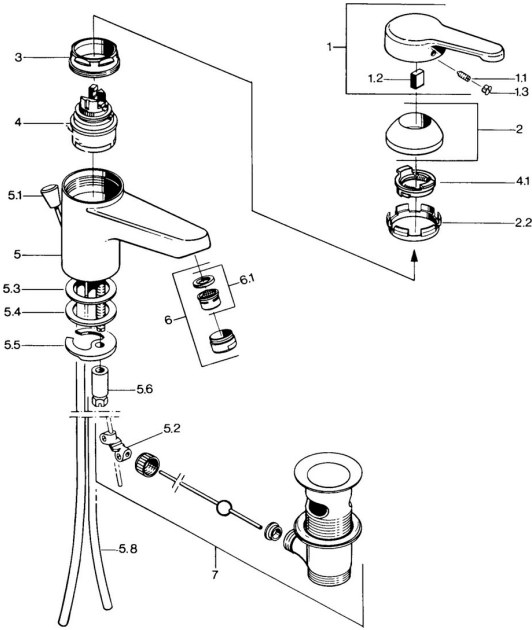

## Spare parts

### SP03092101

	Name	Code
1	Lever, L=99 mm, (-2011) Chrome	59913768
1.1	Screw, M5x8, SW2.5	59904755
1.2	Bushing	59904778
1.3	Plug, hot/cold	59906705
2	Covering cap Chrome	59906563
2.2	Fixing sleeve	59906695
3	Eye screw, M50x1, SW45	59904775
4	Cartridge, 4.8 eco	59904601
4.1	Hot water limiter	59904759
5.2	Swivel joint	59904624
5.3	Gasket, 45x36x2 <b>Discontinued</b>	59905034
5.3	O-ring, d 38x3.5	59910236
5.4	Gasket, 48x33.5x2	59902283
5.5	Fixing plate	59904765
5.6	Screw, M8x1, SW13	59904766
5.7	Fixing set	59910749
5.8	Pipe Chrome <b>Discontinued</b>	59910030
6	Aerator, M24x1 STD CC A Edelmessing <b>Discontinued</b>	59906580
6	Aerator, M24x1 A White <b>Discontinued</b>	59905419
6	Aerator, M24x1 STD HC A Chrome	59902366
6.1	Aerator, M22/24 A	59902081
7	Pop-up waste Edelmessing <b>Discontinued</b>	59906734
7	Pop-up waste Chrome	59904620
N.I.	Washer with chain holder	59902219
N.I.	Plug	59906910