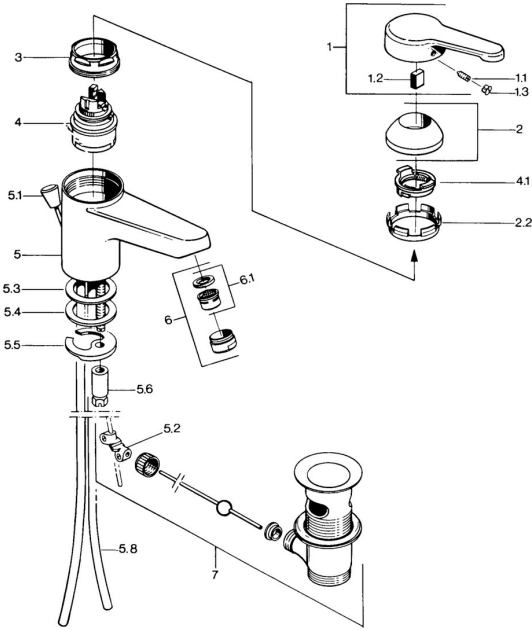

EAN: 4015474590267
static.hansa.com/0307210182

Spare parts

SP03092101

	Name	Code
1	Lever, L=99 mm, (-2011) Chrome	59913768
1.1	Screw, M5x8, SW2.5	59904755
1.2	Bushing	59904778
1.3	Plug, hot/cold	59906705
2	Covering cap Chrome	59906563
2.2	Fixing sleeve	59906695
3	Eye screw, M50x1, SW45	59904775
4	Cartridge, 4.8 eco	59904601
4.1	Hot water limiter	59904759
5.2	Swivel joint	59904624
5.3	Gasket, 45x36x2 Discontinued	59905034
5.3	O-ring, d 38x3.5	59910236
5.4	Gasket, 48x33.5x2	59902283
5.5	Fixing plate	59904765
5.6	Screw, M8x1, SW13	59904766
5.7	Fixing set	59910749
5.8	Pipe Chrome Discontinued	59910030
6	Aerator, M24x1 STD CC A Edelmessing Discontinued	59906580
6	Aerator, M24x1 A White Discontinued	59905419
6	Aerator, M24x1 STD HC A Chrome	59902366
6.1	Aerator, M22/24 A	59902081
7	Pop-up waste Edelmessing Discontinued	59906734
7	Pop-up waste Chrome	59904620
N.I.	Washer with chain holder	59902219
N.I.	Plug	59906910