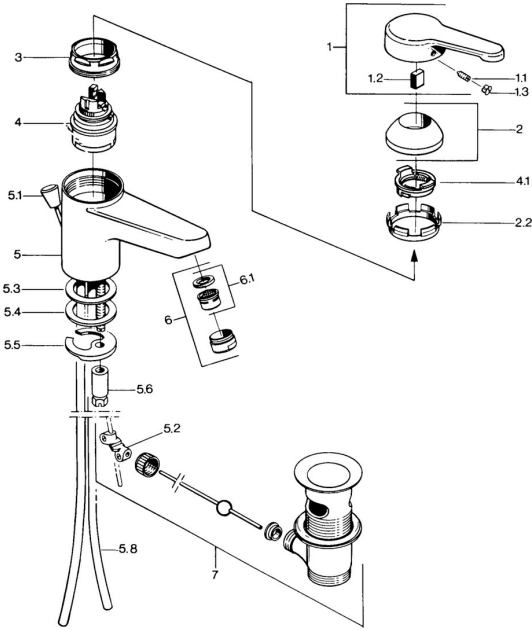

EAN: 4015474590083
static.hansa.com/0307210172

Spare parts

SP03092101

	Name	Code
1	Lever, L=99 mm, (-2011) Chrome	59913768
1.1	Screw, M5x8, SW2.5	59904755
1.2	Bushing	59904778
1.3	Plug, hot/cold	59906705
2	Covering cap Chrome	59906563
2.2	Fixing sleeve	59906695
3	Eye screw, M50x1, SW45	59904775
4	Cartridge, 4.8 eco	59904601
4.1	Hot water limiter	59904759
5.2	Swivel joint	59904624
5.3	Gasket, 45x36x2 Discontinued	59905034
5.3	O-ring, d 38x3.5	59910236
5.4	Gasket, 48x33.5x2	59902283
5.5	Fixing plate	59904765
5.6	Screw, M8x1, SW13	59904766
5.7	Fixing set	59910749
5.8	Pipe Chrome Discontinued	59910030
6	Aerator, M24x1 STD CC A Edelmessing Discontinued	59906580
6	Aerator, M24x1 A White Discontinued	59905419
6	Aerator, M24x1 STD HC A Chrome	59902366
6.1	Aerator, M22/24 A	59902081
7	Pop-up waste Edelmessing Discontinued	59906734
7	Pop-up waste Chrome	59904620
N.I.	Washer with chain holder	59902219
N.I.	Plug	59906910