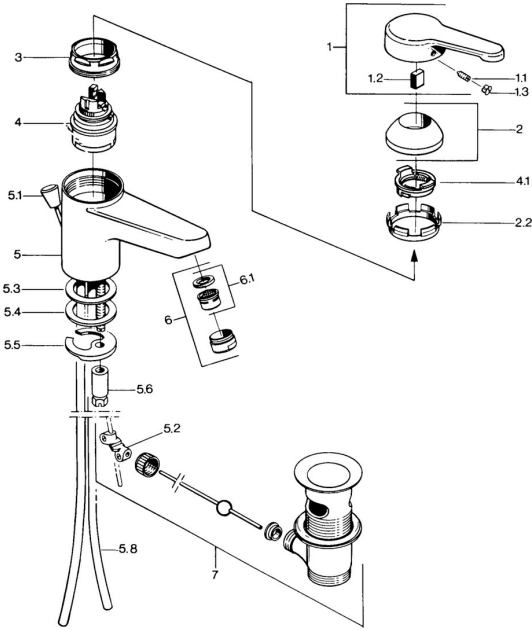

EAN: 4015474609150
static.hansa.com/0307210142

Spare parts

SP03092101

	Name	Code
1	Lever, L=99 mm, (-2011) Chrome	59913768
1.1	Screw, M5x8, SW2.5	59904755
1.2	Bushing	59904778
1.3	Plug, hot/cold	59906705
2	Covering cap Chrome	59906563
2.2	Fixing sleeve	59906695
3	Eye screw, M50x1, SW45	59904775
4	Cartridge, 4.8 eco	59904601
4.1	Hot water limiter	59904759
5.2	Swivel joint	59904624
5.3	Gasket, 45x36x2 Discontinued	59905034
5.3	O-ring, d 38x3.5	59910236
5.4	Gasket, 48x33.5x2	59902283
5.5	Fixing plate	59904765
5.6	Screw, M8x1, SW13	59904766
5.7	Fixing set	59910749
5.8	Pipe Chrome Discontinued	59910030
6	Aerator, M24x1 STD CC A Edelmessing Discontinued	59906580
6	Aerator, M24x1 A White Discontinued	59905419
6	Aerator, M24x1 STD HC A Chrome	59902366
6.1	Aerator, M22/24 A	59902081
7	Pop-up waste Edelmessing Discontinued	59906734
7	Pop-up waste Chrome	59904620
N.I.	Washer with chain holder	59902219
N.I.	Plug	59906910