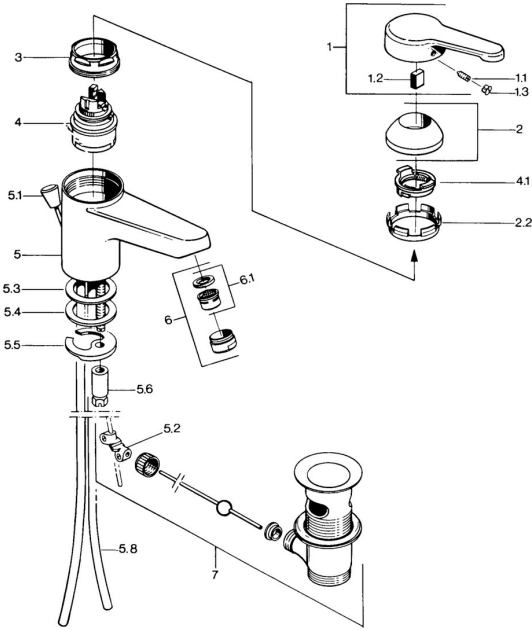

EAN: 4015474511392
static.hansa.com/03072101

Spare parts

SP03092101

	Name	Code
1	Lever, L=99 mm, (-2011) Chrome	59913768
1.1	Screw, M5x8, SW2.5	59904755
1.2	Bushing	59904778
1.3	Plug, hot/cold	59906705
2	Covering cap Chrome	59906563
2.2	Fixing sleeve	59906695
3	Eye screw, M50x1, SW45	59904775
4	Cartridge, 4.8 eco	59904601
4.1	Hot water limiter	59904759
5.2	Swivel joint	59904624
5.3	Gasket, 45x36x2 Discontinued	59905034
5.3	O-ring, d 38x3.5	59910236
5.4	Gasket, 48x33.5x2	59902283
5.5	Fixing plate	59904765
5.6	Screw, M8x1, SW13	59904766
5.7	Fixing set	59910749
5.8	Pipe Chrome Discontinued	59910030
6	Aerator, M24x1 STD CC A Edelmessing Discontinued	59906580
6	Aerator, M24x1 A White Discontinued	59905419
6	Aerator, M24x1 STD HC A Chrome	59902366
6.1	Aerator, M22/24 A	59902081
7	Pop-up waste Edelmessing Discontinued	59906734
7	Pop-up waste Chrome	59904620
N.I.	Washer with chain holder	59902219
N.I.	Plug	59906910