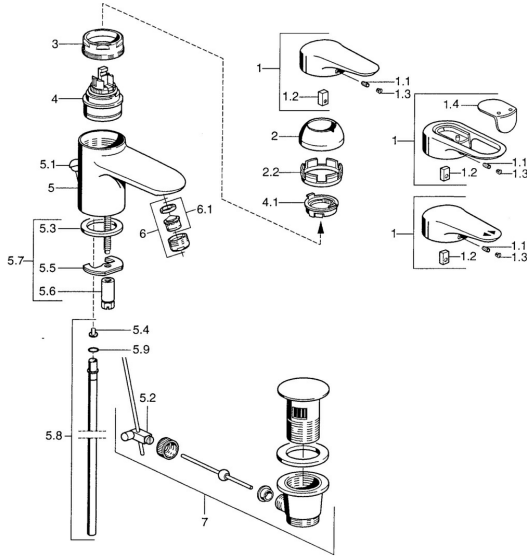

EAN: 4015474680043
static.hansa.com/0307210093

Spare parts

SP03072102

	Name	Code
1	Lever, L=99 mm, (-2011) Chrome	59913768
1.1	Screw, M5x8, SW2.5	59904755
1.2	Bushing	59904778
1.3	Plug, hot/cold	59906705
2	Covering cap Chrome/Satin Discontinued	59906564
2	Covering cap Chrome	59906563
2.2	Fixing sleeve	59906695
3	Eye screw, M50x1, SW45	59904775
4	Cartridge, 4.8 eco	59904601
4.1	Hot water limiter	59904759
5.2	Swivel joint	59904624
5.3	Gasket, 37x48x3.5	59911422
5.4	Attachment clamp Discontinued	59911416
5.5	Fixing plate	59904765
5.6	Screw, M8x1, SW13	59904766
5.7	Fixing set	59910749
5.8	Pipe, d 10 mm, L=413	59911423
5.9	O-ring, 9x2	59905095
6	Aerator, M24x1 A White Discontinued	59905419
6	Aerator, M24x1 STD CC A Edelmessing Discontinued	59906580
6	Aerator, M24x1 STD HC A Chrome	59902366
6.1	Aerator, M22/24 A	59902081
7	Pop-up waste Chrome	59911441
7	Pop-up waste White Discontinued	59911443
7	Pop-up waste Satin Discontinued	59911442