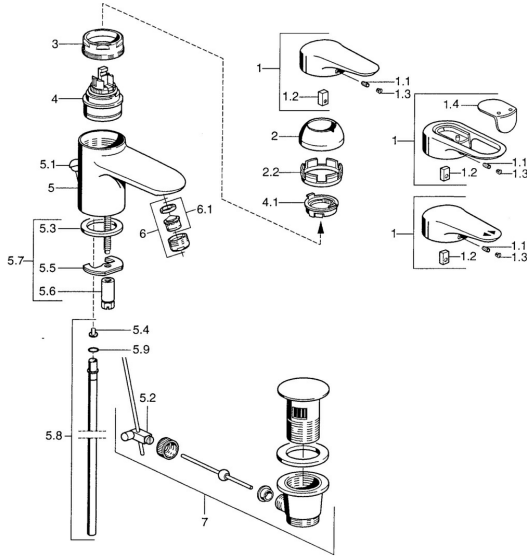

EAN: 4015474679993
static.hansa.com/0307210082

Spare parts

SP03072102

	Name	Code
1	Lever, L=99 mm, (-2011) Chrome	59913768
1.1	Screw, M5x8, SW2.5	59904755
1.2	Bushing	59904778
1.3	Plug, hot/cold	59906705
2	Covering cap Chrome/Satin Discontinued	59906564
2	Covering cap Chrome	59906563
2.2	Fixing sleeve	59906695
3	Eye screw, M50x1, SW45	59904775
4	Cartridge, 4.8 eco	59904601
4.1	Hot water limiter	59904759
5.2	Swivel joint	59904624
5.3	Gasket, 37x48x3.5	59911422
5.4	Attachment clamp Discontinued	59911416
5.5	Fixing plate	59904765
5.6	Screw, M8x1, SW13	59904766
5.7	Fixing set	59910749
5.8	Pipe, d 10 mm, L=413	59911423
5.9	O-ring, 9x2	59905095
6	Aerator, M24x1 A White Discontinued	59905419
6	Aerator, M24x1 STD CC A Edelmessing Discontinued	59906580
6	Aerator, M24x1 STD HC A Chrome	59902366
6.1	Aerator, M22/24 A	59902081
7	Pop-up waste Chrome	59911441
7	Pop-up waste White Discontinued	59911443
7	Pop-up waste Satin Discontinued	59911442