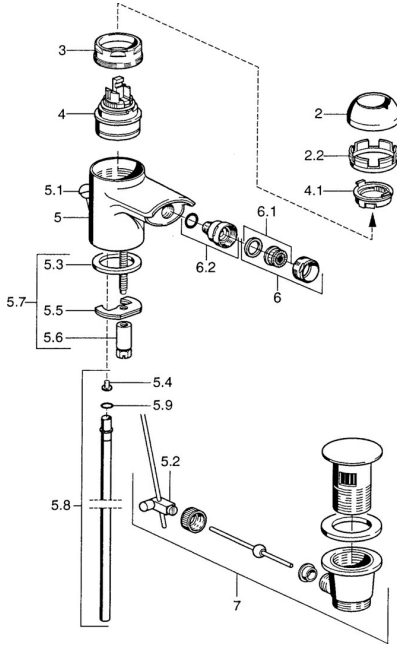

EAN: 4015474018945
static.hansa.com/0306320094

Spare parts

SP03063200

	Name	Code
2	Covering cap White Discontinued	59906565
2	Covering cap Chrome	59906563
2.2	Fixing sleeve	59906695
3	Eye screw, M50x1, SW45	59904775
4	Cartridge, 4.8 eco	59904601
4.1	Hot water limiter	59904759
5.2	Swivel joint	59904624
5.3	Gasket, 37x48x3.5	59911422
5.4	Attachment clamp Discontinued	59911416
5.5	Fixing plate	59904765
5.6	Screw, M8x1, SW13	59904766
5.7	Fixing set	59910749
5.8	Hose Discontinued	59912303
5.9	O-ring, 9x2	59905095
6	Aerator, M24x1 STD HC A Chrome	59902366
6	Aerator, M24x1 A White Discontinued	59905419
6	Aerator, M24x1 STD CC A Edelmessing Discontinued	59906580
6.1	Aerator, M22/24 A	59902081
6.2	Ball joint for bidet faucet, M24x1	59904920
7	Pop-up waste Chrome Discontinued	59911444
7	Pop-up waste Chrome	59911441
7	Pop-up waste White Discontinued	59911443
N.I.	Flexible pipe, L=500, G3/8-M10x1	59911767