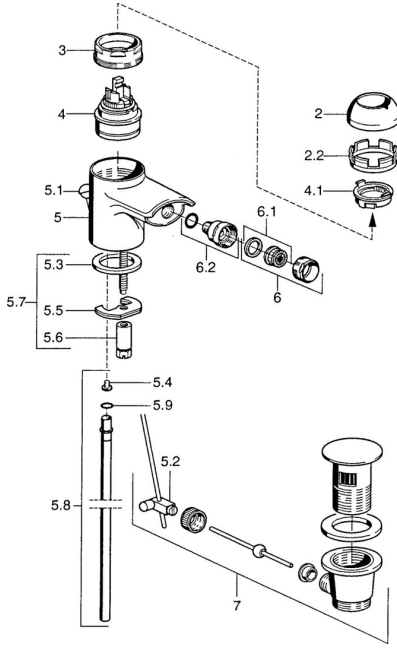

EAN: 4015474018839
static.hansa.com/0306320086

Spare parts

SP03063200

	Name	Code
2	Covering cap White Discontinued	59906565
2	Covering cap Chrome	59906563
2.2	Fixing sleeve	59906695
3	Eye screw, M50x1, SW45	59904775
4	Cartridge, 4.8 eco	59904601
4.1	Hot water limiter	59904759
5.2	Swivel joint	59904624
5.3	Gasket, 37x48x3.5	59911422
5.4	Attachment clamp Discontinued	59911416
5.5	Fixing plate	59904765
5.6	Screw, M8x1, SW13	59904766
5.7	Fixing set	59910749
5.8	Hose Discontinued	59912303
5.9	O-ring, 9x2	59905095
6	Aerator, M24x1 STD HC A Chrome	59902366
6	Aerator, M24x1 A White Discontinued	59905419
6	Aerator, M24x1 STD CC A Edelmessing Discontinued	59906580
6.1	Aerator, M22/24 A	59902081
6.2	Ball joint for bidet faucet, M24x1	59904920
7	Pop-up waste Chrome Discontinued	59911444
7	Pop-up waste Chrome	59911441
7	Pop-up waste White Discontinued	59911443
N.I.	Flexible pipe, L=500, G3/8-M10x1	59911767