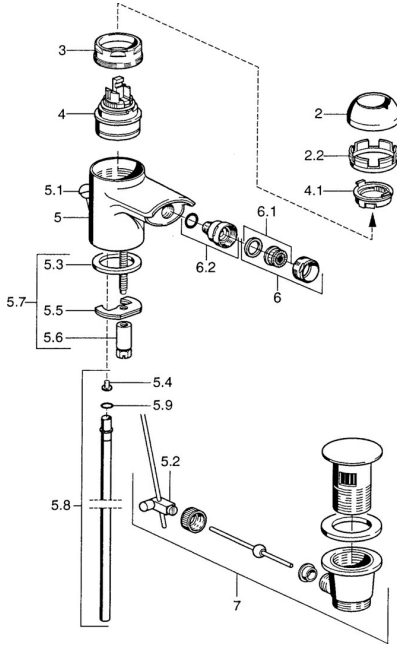

## Spare parts

### SP03063200

	Name	Code
2	Covering cap White <b>Discontinued</b>	59906565
2	Covering cap Chrome	59906563
2.2	Fixing sleeve	59906695
3	Eye screw, M50x1, SW45	59904775
4	Cartridge, 4.8 eco	59904601
4.1	Hot water limiter	59904759
5.2	Swivel joint	59904624
5.3	Gasket, 37x48x3.5	59911422
5.4	Attachment clamp <b>Discontinued</b>	59911416
5.5	Fixing plate	59904765
5.6	Screw, M8x1, SW13	59904766
5.7	Fixing set	59910749
5.8	Hose <b>Discontinued</b>	59912303
5.9	O-ring, 9x2	59905095
6	Aerator, M24x1 STD HC A Chrome	59902366
6	Aerator, M24x1 A White <b>Discontinued</b>	59905419
6	Aerator, M24x1 STD CC A Edelmessing <b>Discontinued</b>	59906580
6.1	Aerator, M22/24 A	59902081
6.2	Ball joint for bidet faucet, M24x1	59904920
7	Pop-up waste Chrome <b>Discontinued</b>	59911444
7	Pop-up waste Chrome	59911441
7	Pop-up waste White <b>Discontinued</b>	59911443
N.I.	Flexible pipe, L=500, G3/8-M10x1	59911767