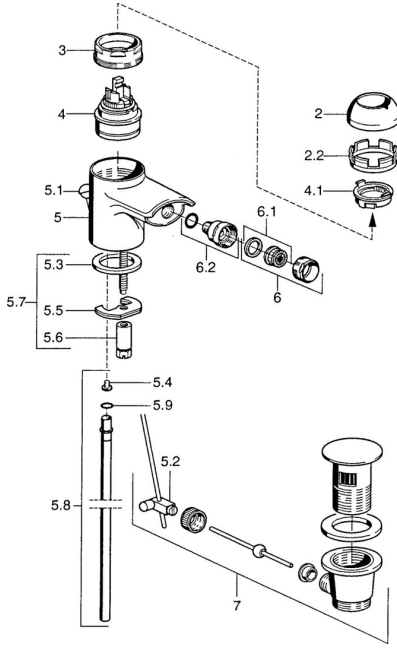

EAN: 4015474018730
static.hansa.com/0306320042

Spare parts

SP03063200

	Name	Code
2	Covering cap White Discontinued	59906565
2	Covering cap Chrome	59906563
2.2	Fixing sleeve	59906695
3	Eye screw, M50x1, SW45	59904775
4	Cartridge, 4.8 eco	59904601
4.1	Hot water limiter	59904759
5.2	Swivel joint	59904624
5.3	Gasket, 37x48x3.5	59911422
5.4	Attachment clamp Discontinued	59911416
5.5	Fixing plate	59904765
5.6	Screw, M8x1, SW13	59904766
5.7	Fixing set	59910749
5.8	Hose Discontinued	59912303
5.9	O-ring, 9x2	59905095
6	Aerator, M24x1 STD HC A Chrome	59902366
6	Aerator, M24x1 A White Discontinued	59905419
6	Aerator, M24x1 STD CC A Edelmessing Discontinued	59906580
6.1	Aerator, M22/24 A	59902081
6.2	Ball joint for bidet faucet, M24x1	59904920
7	Pop-up waste Chrome Discontinued	59911444
7	Pop-up waste Chrome	59911441
7	Pop-up waste White Discontinued	59911443
N.I.	Flexible pipe, L=500, G3/8-M10x1	59911767