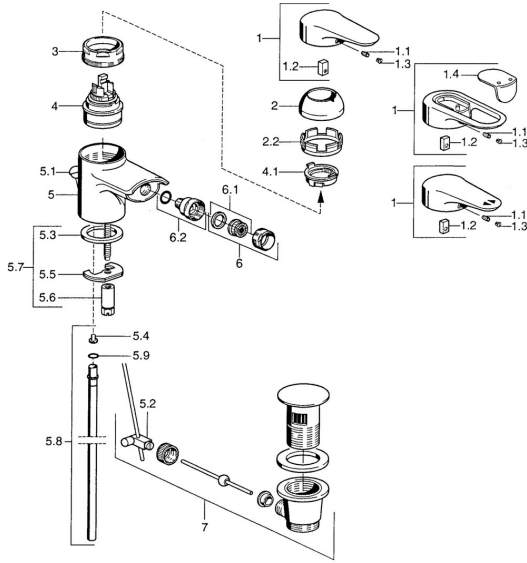

EAN: 4015474683150
static.hansa.com/0306310590

Spare parts

SP03063102

	Name	Code
1	Lever, L=99 mm, (-2011) Chrome	59913768
1.1	Screw, M5x8, SW2.5	59904755
1.2	Bushing	59904778
1.3	Plug, hot/cold	59906705
2	Covering cap Chrome	59906563
2.2	Fixing sleeve	59906695
3	Eye screw, M50x1, SW45	59904775
4	Cartridge, 4.8 eco	59904601
4.1	Hot water limiter	59904759
5.2	Swivel joint	59904624
5.3	Gasket, 37x48x3.5	59911422
5.4	Attachment clamp Discontinued	59911416
5.5	Fixing plate	59904765
5.6	Screw, M8x1, SW13	59904766
5.7	Fixing set	59910749
5.8	Pipe, d 10 mm, L=413	59911423
5.9	O-ring, 9x2	59905095
6	Aerator, M24x1 STD CC A Edelmessing Discontinued	59906580
6	Aerator, M24x1 STD HC A Chrome	59902366
6.1	Aerator, M22/24 A	59902081
6.2	Ball joint for bidet faucet, M24x1	59904920
7	Pop-up waste Chrome	59911441