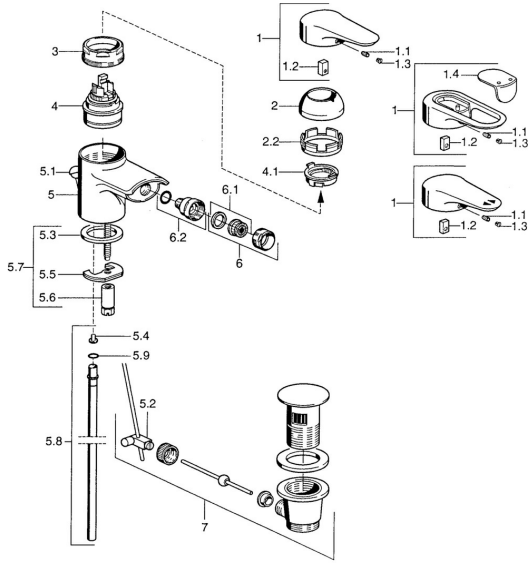

EAN: 4015474683204
static.hansa.com/0306310586

Spare parts

SP03063102

	Name	Code
1	Lever, L=99 mm, (-2011) Chrome	59913768
1.1	Screw, M5x8, SW2.5	59904755
1.2	Bushing	59904778
1.3	Plug, hot/cold	59906705
2	Covering cap Chrome	59906563
2.2	Fixing sleeve	59906695
3	Eye screw, M50x1, SW45	59904775
4	Cartridge, 4.8 eco	59904601
4.1	Hot water limiter	59904759
5.2	Swivel joint	59904624
5.3	Gasket, 37x48x3.5	59911422
5.4	Attachment clamp Discontinued	59911416
5.5	Fixing plate	59904765
5.6	Screw, M8x1, SW13	59904766
5.7	Fixing set	59910749
5.8	Pipe, d 10 mm, L=413	59911423
5.9	O-ring, 9x2	59905095
6	Aerator, M24x1 STD CC A Edelmessing Discontinued	59906580
6	Aerator, M24x1 STD HC A Chrome	59902366
6.1	Aerator, M22/24 A	59902081
6.2	Ball joint for bidet faucet, M24x1	59904920
7	Pop-up waste Chrome	59911441