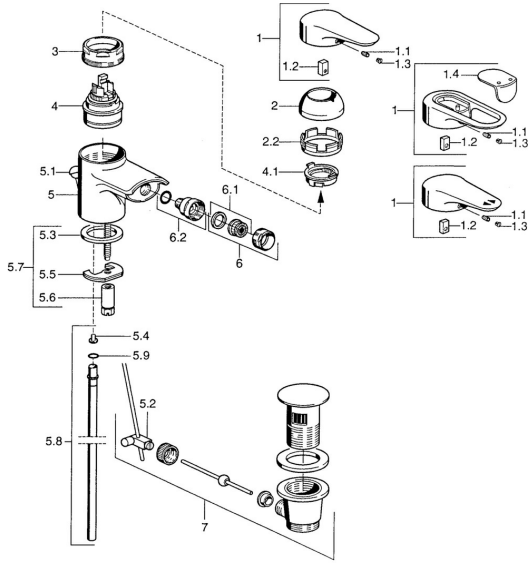

EAN: 4015474680081
static.hansa.com/0306310290

Spare parts

SP03063102

	Name	Code
1	Lever, L=99 mm, (-2011) Chrome	59913768
1.1	Screw, M5x8, SW2.5	59904755
1.2	Bushing	59904778
1.3	Plug, hot/cold	59906705
2	Covering cap Chrome	59906563
2.2	Fixing sleeve	59906695
3	Eye screw, M50x1, SW45	59904775
4	Cartridge, 4.8 eco	59904601
4.1	Hot water limiter	59904759
5.2	Swivel joint	59904624
5.3	Gasket, 37x48x3.5	59911422
5.4	Attachment clamp Discontinued	59911416
5.5	Fixing plate	59904765
5.6	Screw, M8x1, SW13	59904766
5.7	Fixing set	59910749
5.8	Pipe, d 10 mm, L=413	59911423
5.9	O-ring, 9x2	59905095
6	Aerator, M24x1 STD CC A Edelmessing Discontinued	59906580
6	Aerator, M24x1 STD HC A Chrome	59902366
6.1	Aerator, M22/24 A	59902081
6.2	Ball joint for bidet faucet, M24x1	59904920
7	Pop-up waste Chrome	59911441