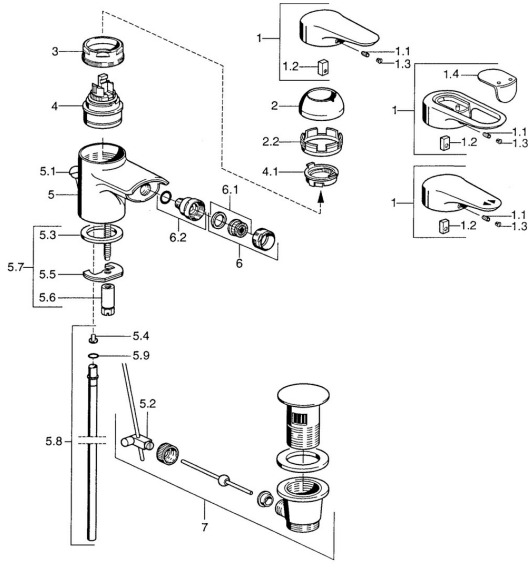

## Spare parts

### SP03063102

	Name	Code
1	Lever, L=99 mm, (-2011) Chrome	59913768
1.1	Screw, M5x8, SW2.5	59904755
1.2	Bushing	59904778
1.3	Plug, hot/cold	59906705
2	Covering cap Chrome	59906563
2.2	Fixing sleeve	59906695
3	Eye screw, M50x1, SW45	59904775
4	Cartridge, 4.8 eco	59904601
4.1	Hot water limiter	59904759
5.2	Swivel joint	59904624
5.3	Gasket, 37x48x3.5	59911422
5.4	Attachment clamp <b>Discontinued</b>	59911416
5.5	Fixing plate	59904765
5.6	Screw, M8x1, SW13	59904766
5.7	Fixing set	59910749
5.8	Pipe, d 10 mm, L=413	59911423
5.9	O-ring, 9x2	59905095
6	Aerator, M24x1 STD CC A Edelmessing <b>Discontinued</b>	59906580
6	Aerator, M24x1 STD HC A Chrome	59902366
6.1	Aerator, M22/24 A	59902081
6.2	Ball joint for bidet faucet, M24x1	59904920
7	Pop-up waste Chrome	59911441