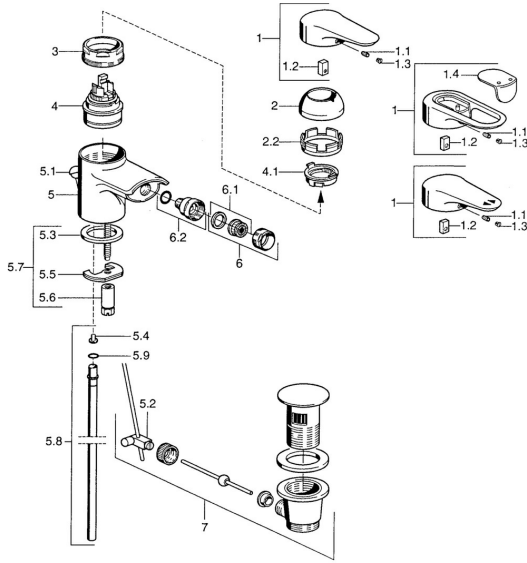

EAN: 4015474679528
static.hansa.com/03063102

Spare parts

SP03063102

	Name	Code
1	Lever, L=99 mm, (-2011) Chrome	59913768
1.1	Screw, M5x8, SW2.5	59904755
1.2	Bushing	59904778
1.3	Plug, hot/cold	59906705
2	Covering cap Chrome	59906563
2.2	Fixing sleeve	59906695
3	Eye screw, M50x1, SW45	59904775
4	Cartridge, 4.8 eco	59904601
4.1	Hot water limiter	59904759
5.2	Swivel joint	59904624
5.3	Gasket, 37x48x3.5	59911422
5.4	Attachment clamp Discontinued	59911416
5.5	Fixing plate	59904765
5.6	Screw, M8x1, SW13	59904766
5.7	Fixing set	59910749
5.8	Pipe, d 10 mm, L=413	59911423
5.9	O-ring, 9x2	59905095
6	Aerator, M24x1 STD CC A Edelmessing Discontinued	59906580
6	Aerator, M24x1 STD HC A Chrome	59902366
6.1	Aerator, M22/24 A	59902081
6.2	Ball joint for bidet faucet, M24x1	59904920
7	Pop-up waste Chrome	59911441