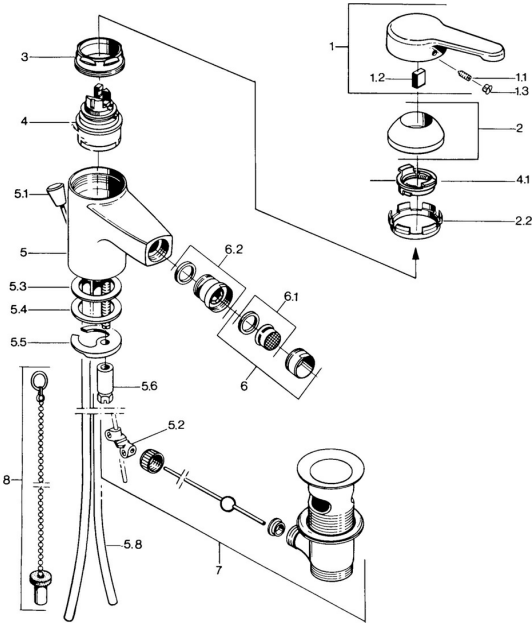

## Spare parts

### SP03063101

	Name	Code
1	Lever, L=99 mm, (-2011) Chrome	59913768
1.1	Screw, M5x8, SW2.5	59904755
1.2	Bushing	59904778
1.3	Plug, hot/cold	59906705
2	Covering cap Chrome	59906563
2.2	Fixing sleeve	59906695
3	Eye screw, M50x1, SW45	59904775
4	Cartridge, 4.8 eco	59904601
4.1	Hot water limiter	59904759
5.2	Swivel joint	59904624
5.3	Gasket, 45x36x2 <b>Discontinued</b>	59905034
5.3	O-ring, d 38x3.5	59910236
5.4	Gasket, 48x33.5x2	59902283
5.5	Fixing plate	59904765
5.6	Screw, M8x1, SW13	59904766
5.7	Fixing set	59910749
5.8	Pipe Chrome <b>Discontinued</b>	59910030
6	Aerator, M24x1 STD CC A Edelmessing <b>Discontinued</b>	59906580
6	Aerator, M24x1 A White <b>Discontinued</b>	59905419
6	Aerator, M24x1 STD HC A Chrome	59902366
6.1	Aerator, M22/24 A	59902081
6.2	Ball joint for bidet faucet, M24x1	59904920
7	Pop-up waste Chrome	59904620
7	Pop-up waste Edelmessing <b>Discontinued</b>	59906734
8	Plug	59906910