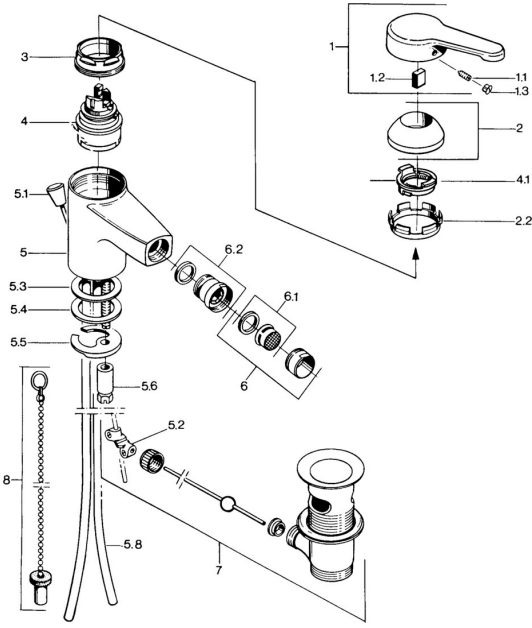

EAN: 4015474579347
static.hansa.com/0306310192

Spare parts

SP03063101

	Name	Code
1	Lever, L=99 mm, (-2011) Chrome	59913768
1.1	Screw, M5x8, SW2.5	59904755
1.2	Bushing	59904778
1.3	Plug, hot/cold	59906705
2	Covering cap Chrome	59906563
2.2	Fixing sleeve	59906695
3	Eye screw, M50x1, SW45	59904775
4	Cartridge, 4.8 eco	59904601
4.1	Hot water limiter	59904759
5.2	Swivel joint	59904624
5.3	Gasket, 45x36x2 Discontinued	59905034
5.3	O-ring, d 38x3.5	59910236
5.4	Gasket, 48x33.5x2	59902283
5.5	Fixing plate	59904765
5.6	Screw, M8x1, SW13	59904766
5.7	Fixing set	59910749
5.8	Pipe Chrome Discontinued	59910030
6	Aerator, M24x1 STD CC A Edelmessing Discontinued	59906580
6	Aerator, M24x1 A White Discontinued	59905419
6	Aerator, M24x1 STD HC A Chrome	59902366
6.1	Aerator, M22/24 A	59902081
6.2	Ball joint for bidet faucet, M24x1	59904920
7	Pop-up waste Chrome	59904620
7	Pop-up waste Edelmessing Discontinued	59906734
8	Plug	59906910